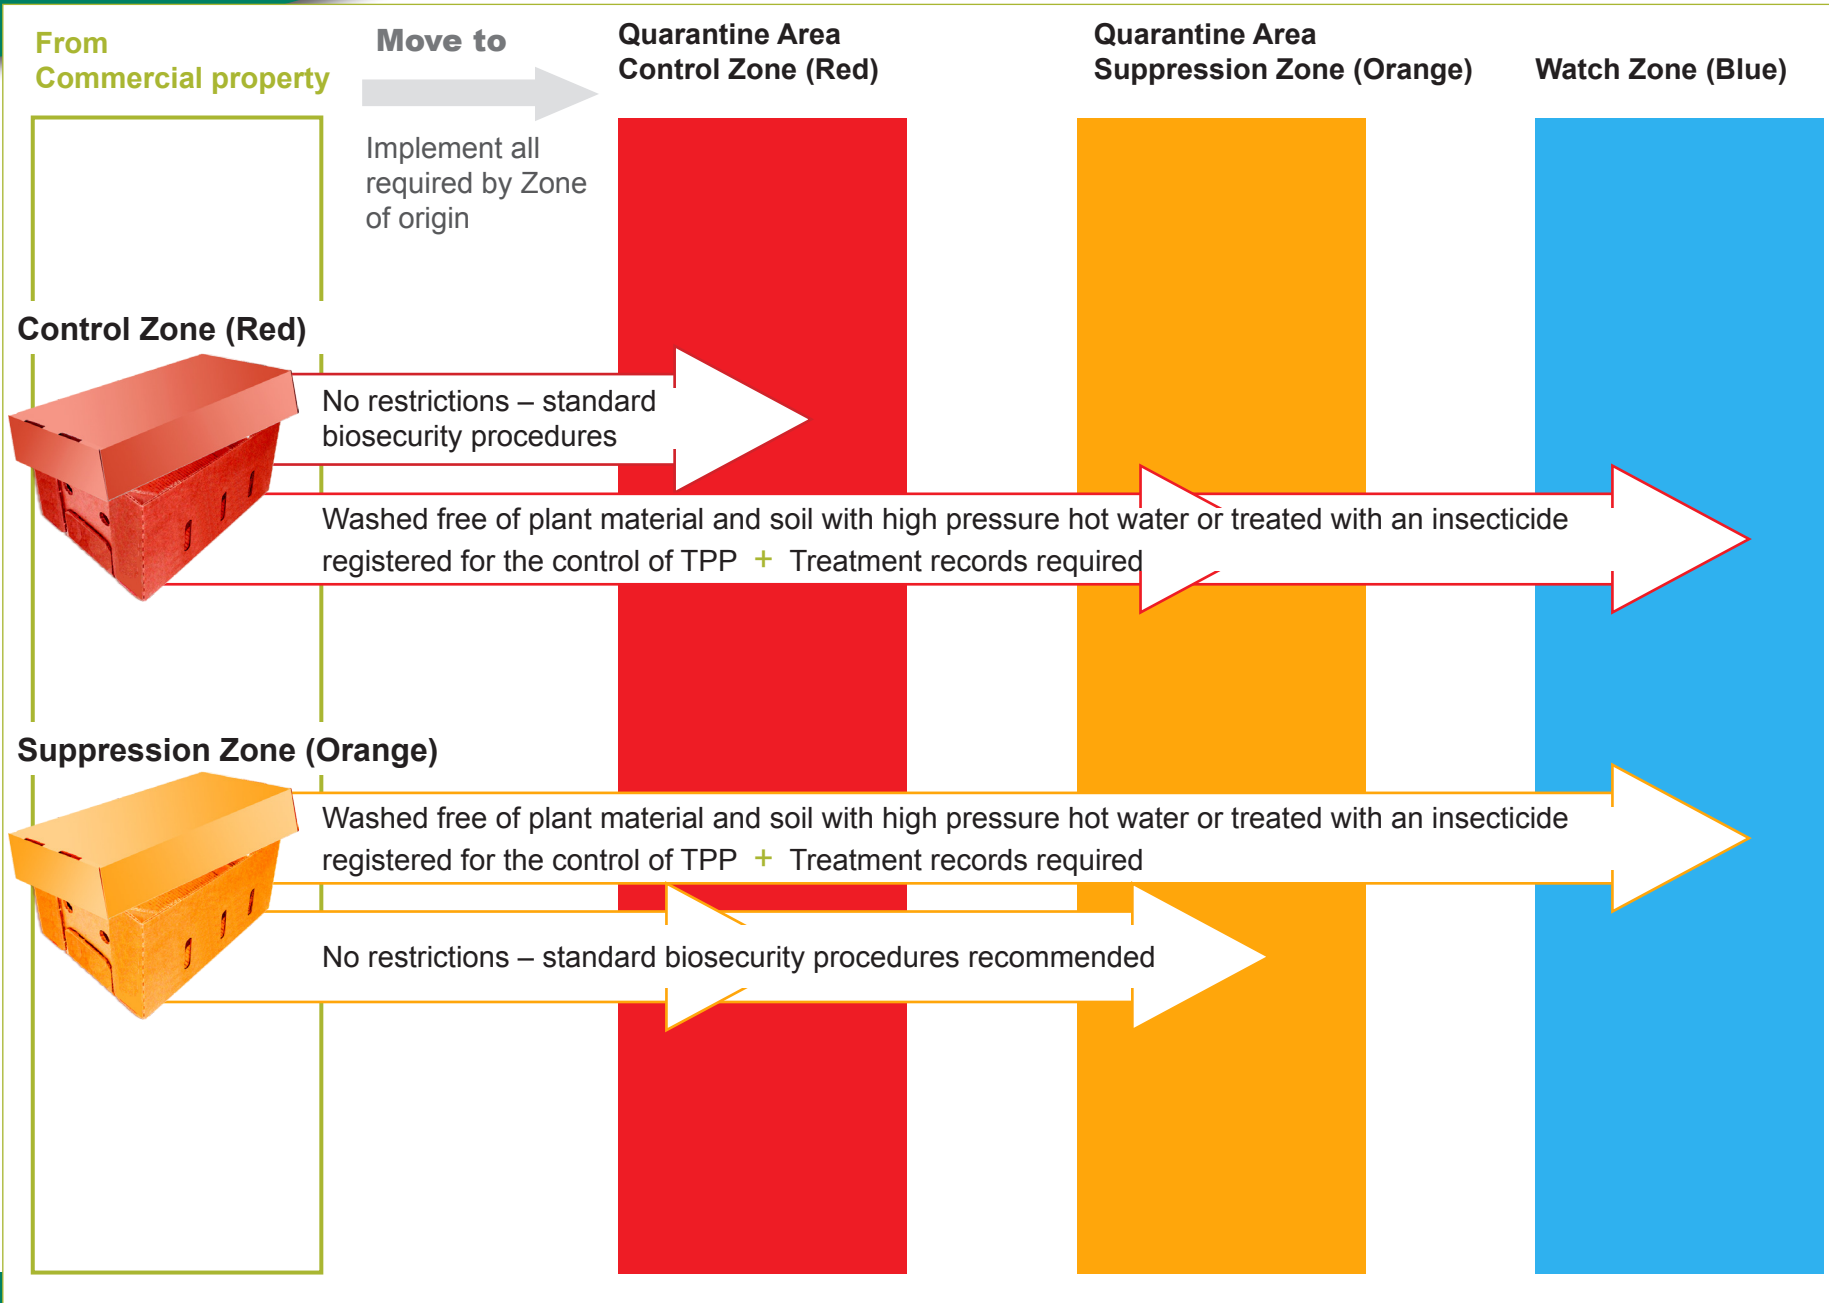

Tomato potato psyllid (TPP) Zone movement of machinery and equipment on commercial properties in WA

View the Quarantine Area Notice in full at agric.wa.gov.au/tpp

 **Response if TPP detected on property**

Individual Pest Control Notices issued directing additional measures to be taken