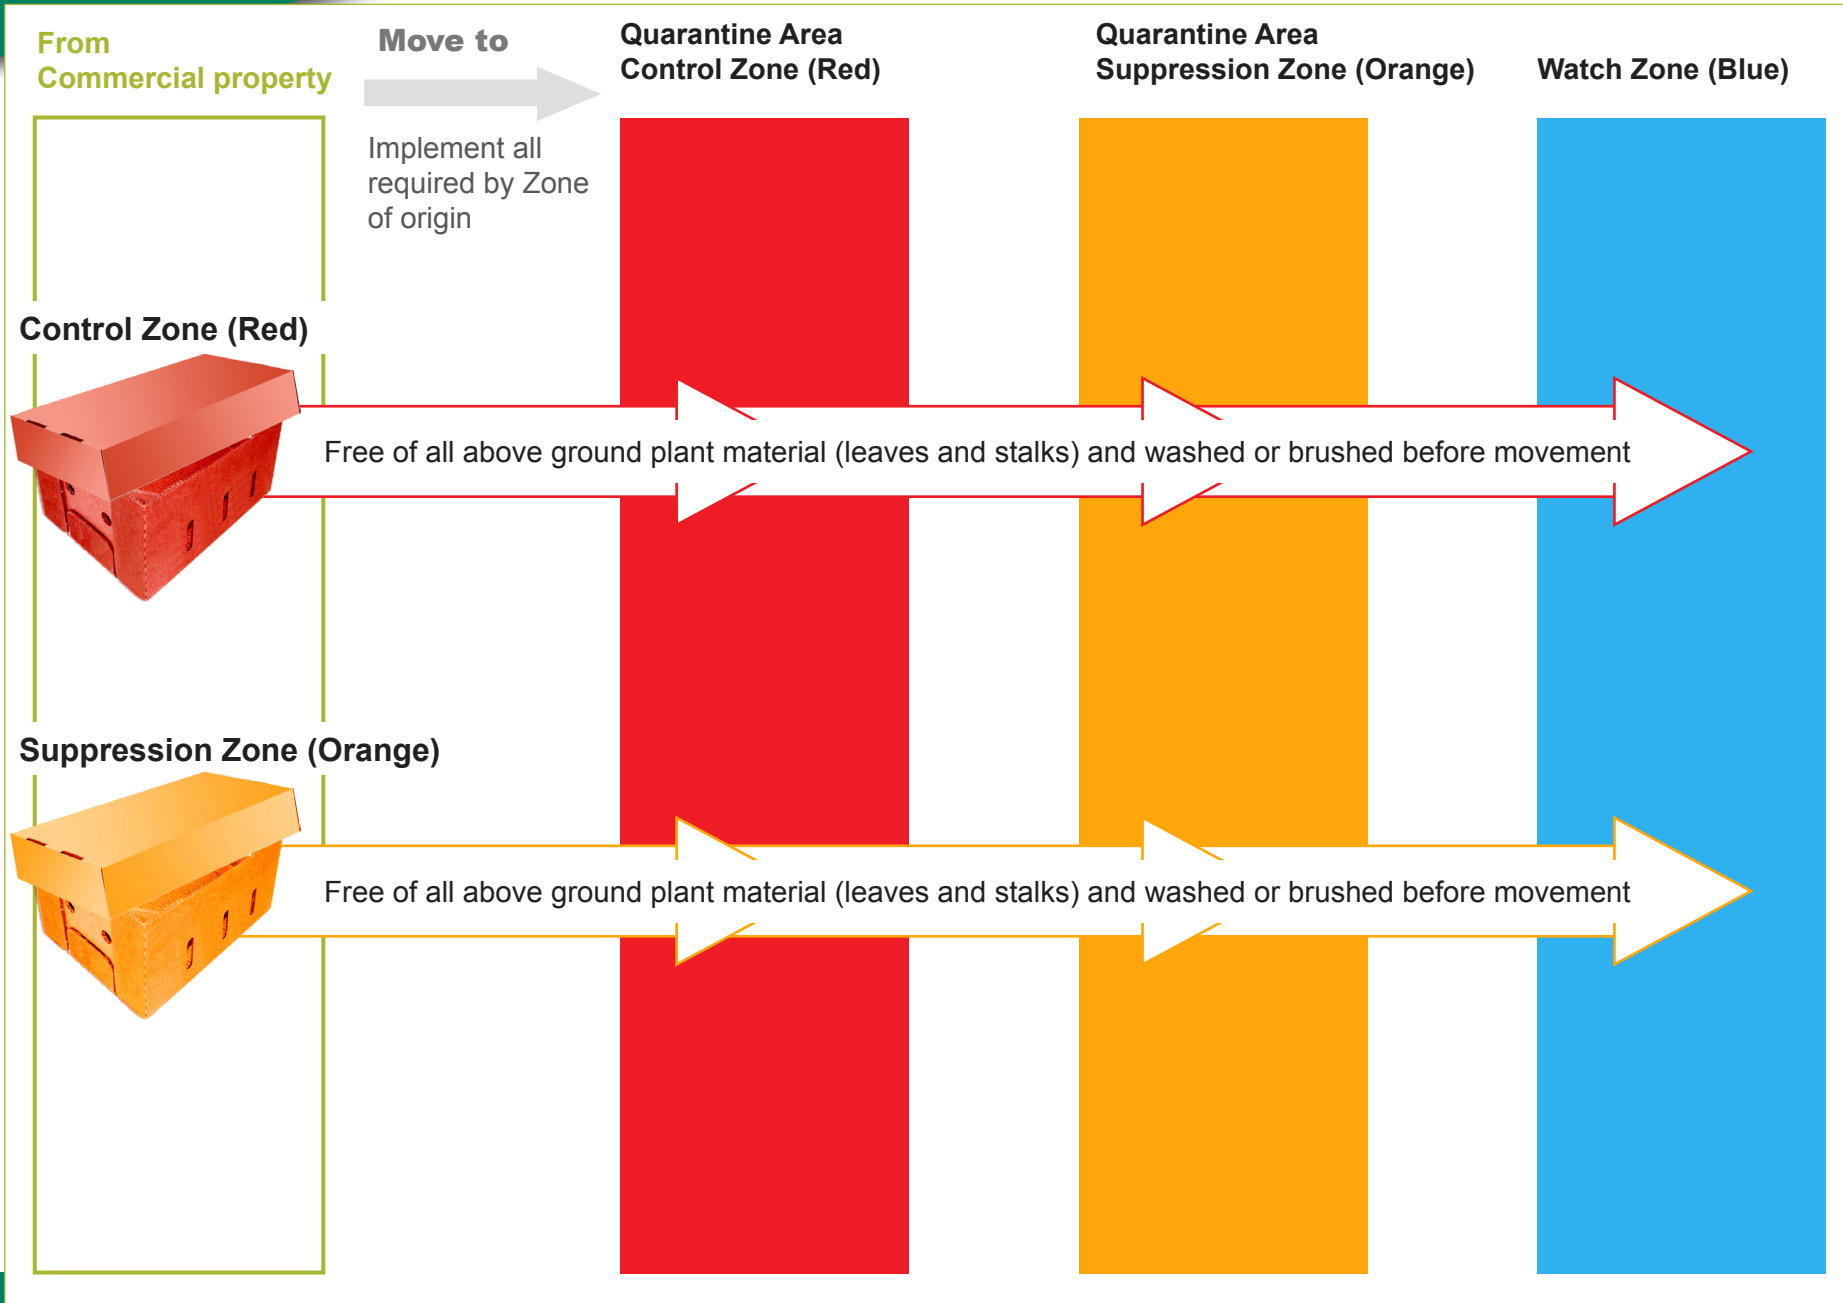

Tomato potato psyllid (TPP)

Zone movement of ware and processing potatoes and sweet potatoes in WA

View the Quarantine Area Notice in full at agric.wa.gov.au/tpp

Response if TPP detected on property

Individual Pest Control Notices issued directing additional measures to be taken