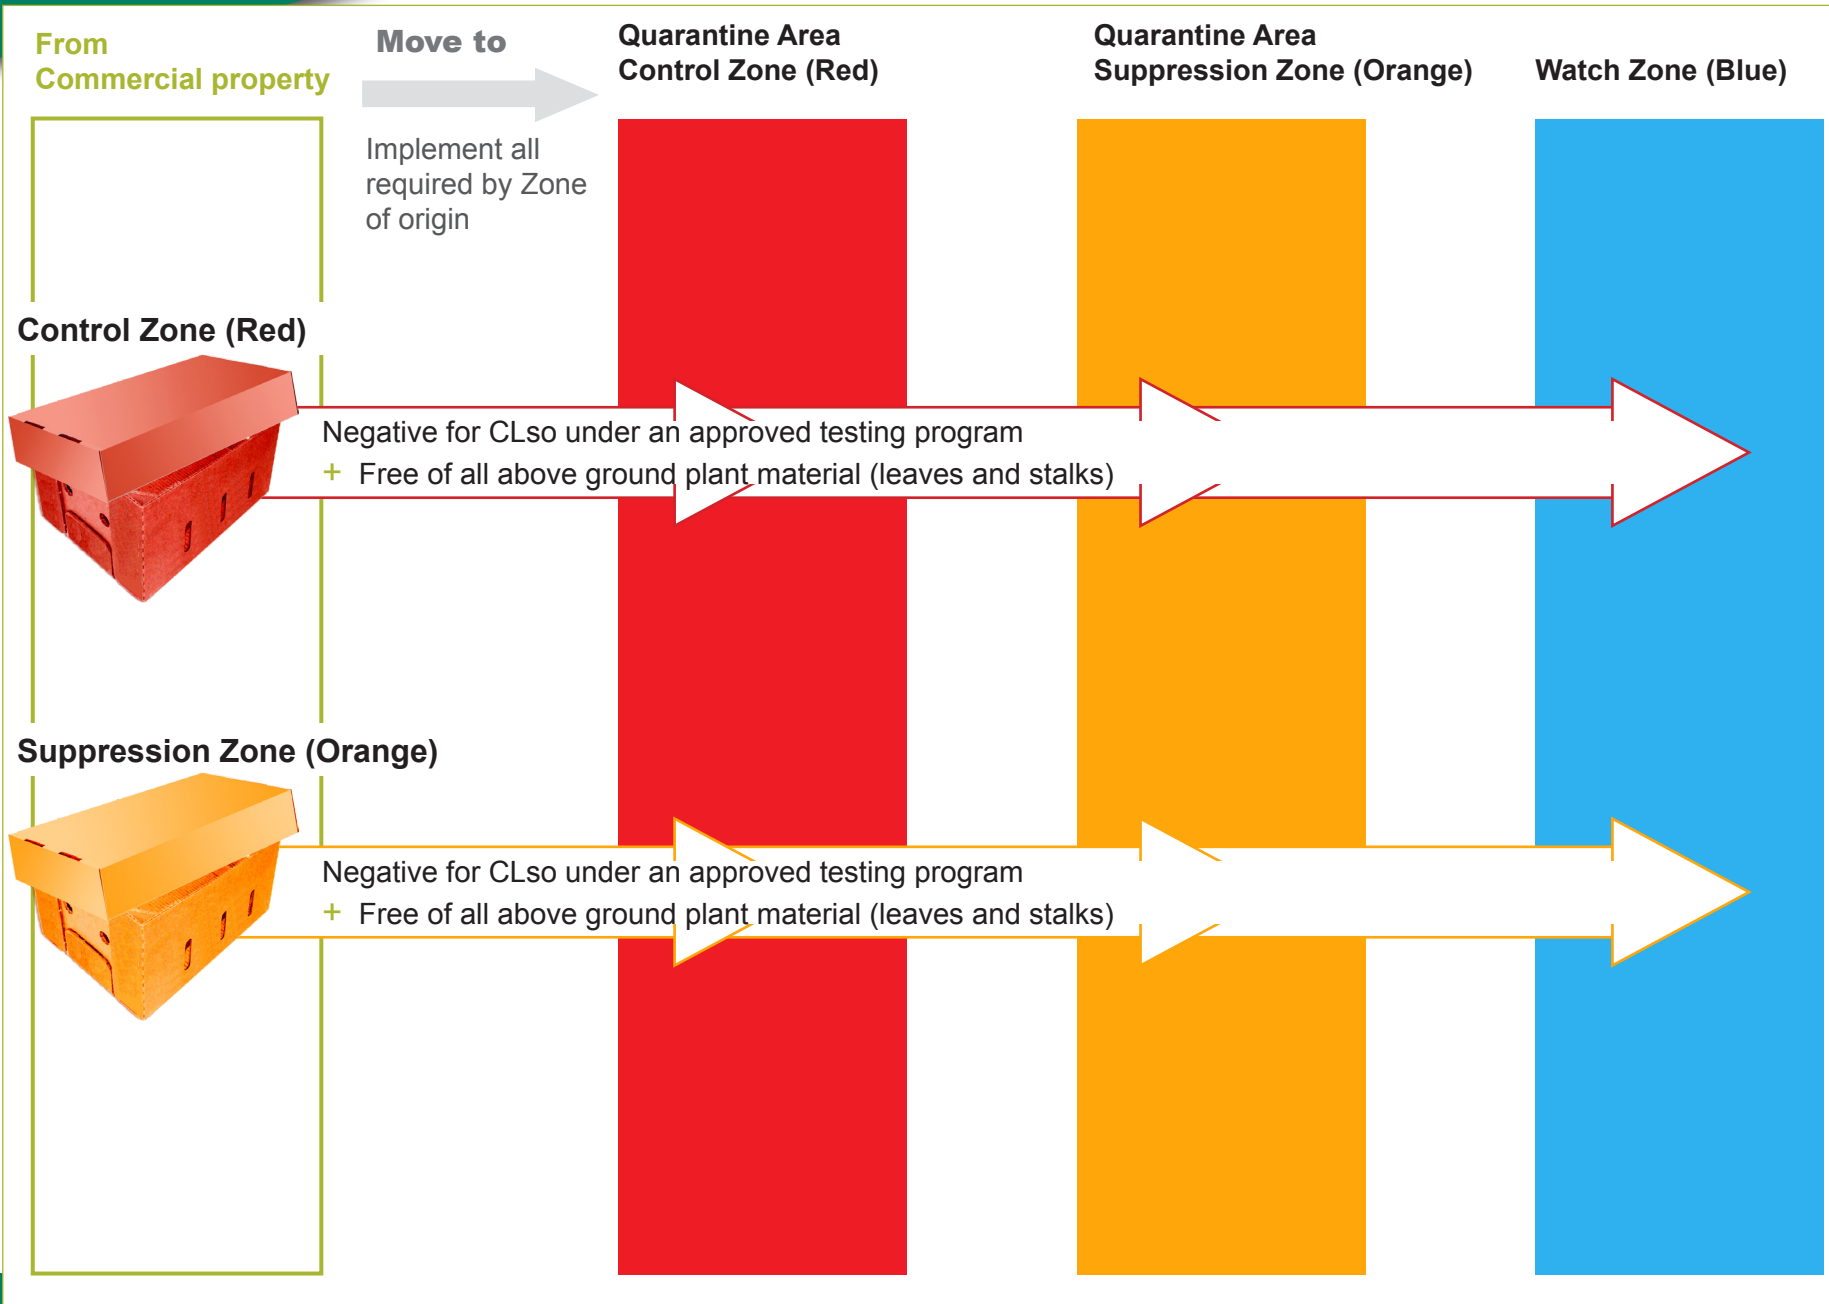

# Tomato potato psyllid (TPP)

## Zone movement of commercial seed potatoes in Western Australia

View the Quarantine Area Notice in full at [agric.wa.gov.au/tpp](http://agric.wa.gov.au/tpp)

**Response if TPP detected on property**

Individual Pest Control Notices issued directing additional measures to be taken

### Glossary

**CLso:**  
*Candidatus Liberibacter solanacearum*