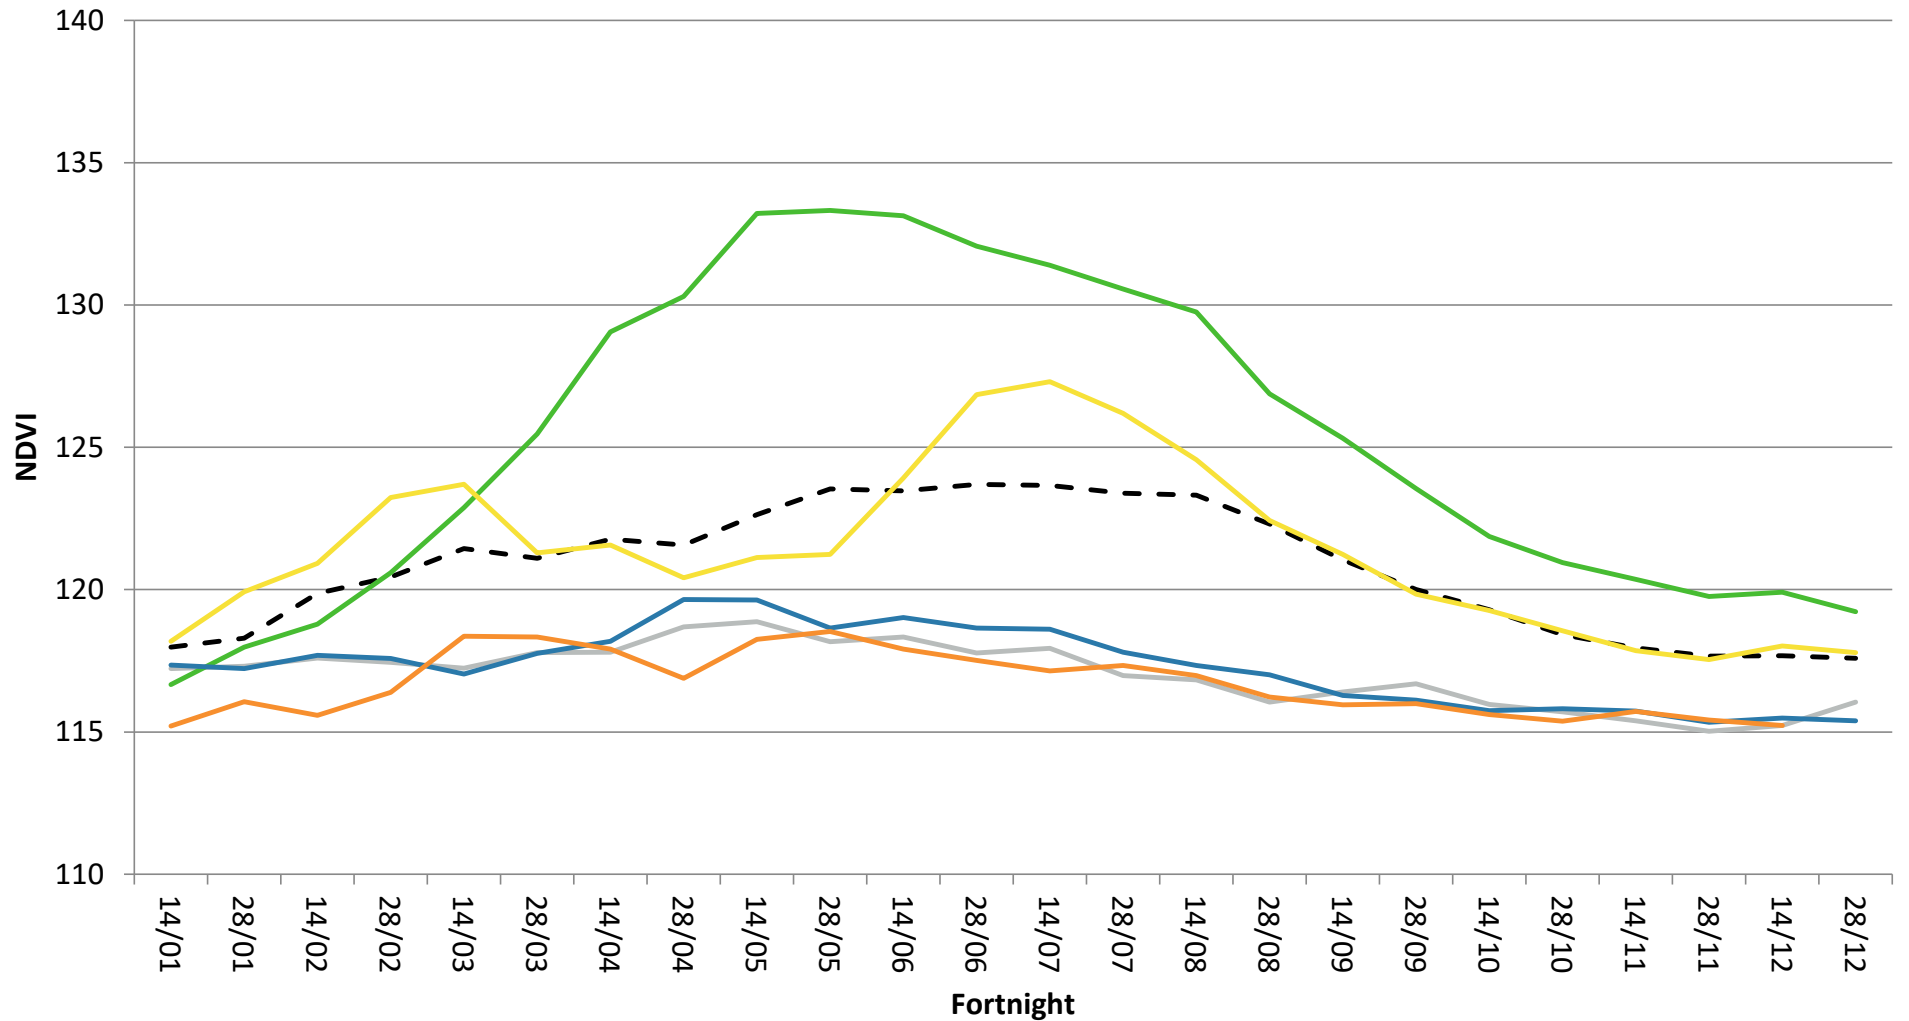

Ullawarra

--- Average NDVI — Average Worst (2019, 2010) — Average Best (2006, 2015) — 2018 — 2019 — 2020