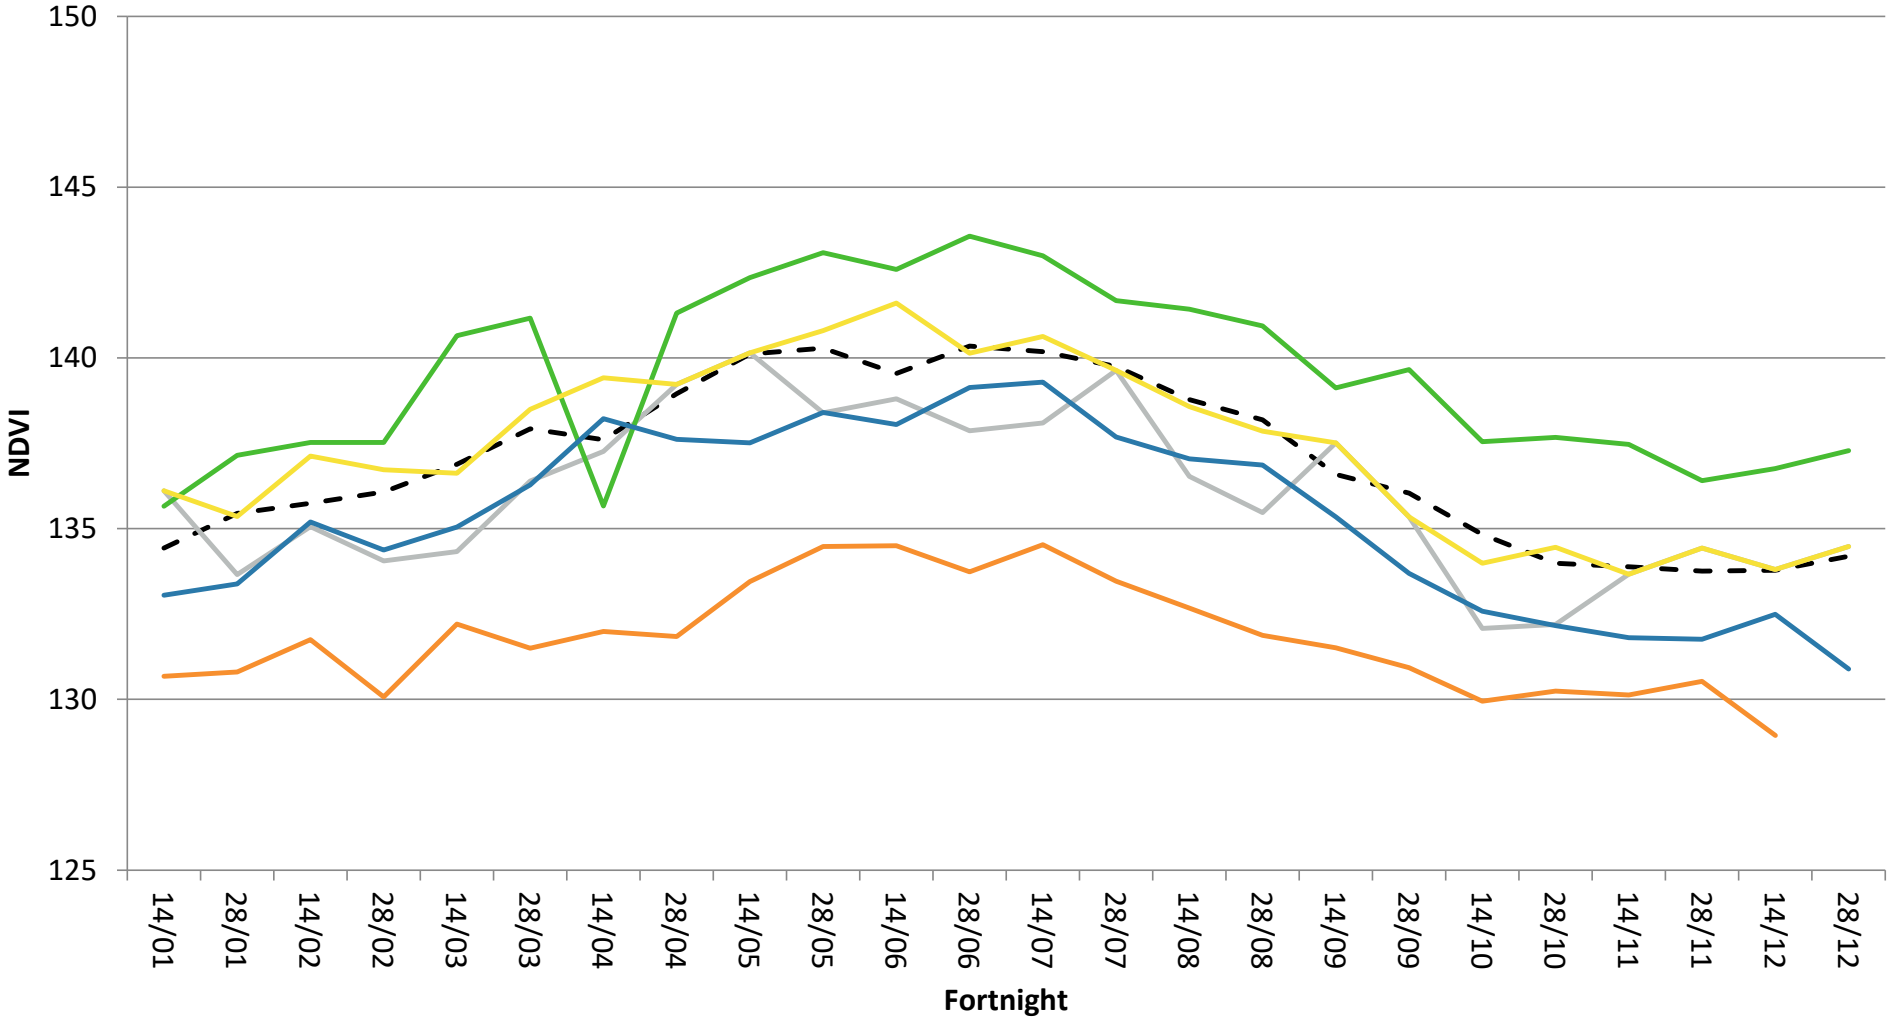

Southern Hills

--- Average NDVI — Average Worst (2008, 2018) — Average Best (2015, 2013) — 2018 — 2019 — 2020