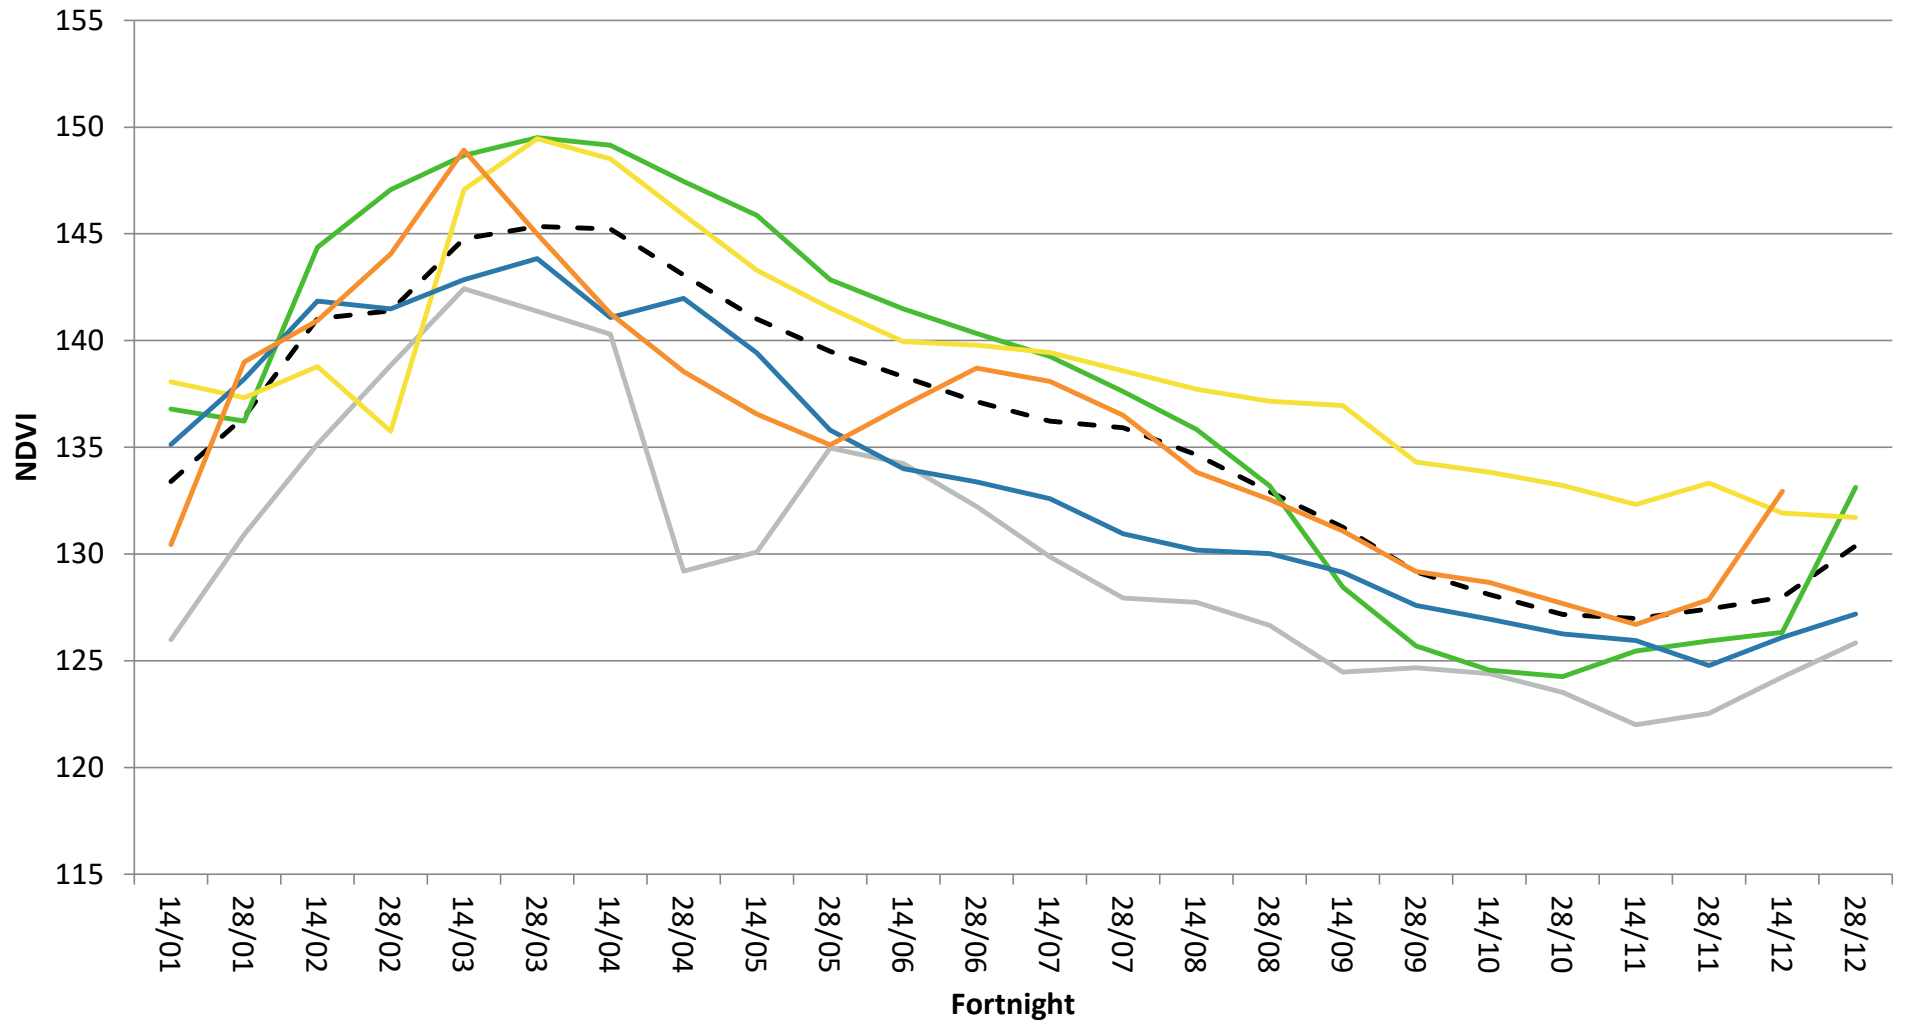

Roebuck Plains

--- Average NDVI — Average Worst (2016, 2008) — Average Best (2014, 2006) — 2018 — 2019 — 2020