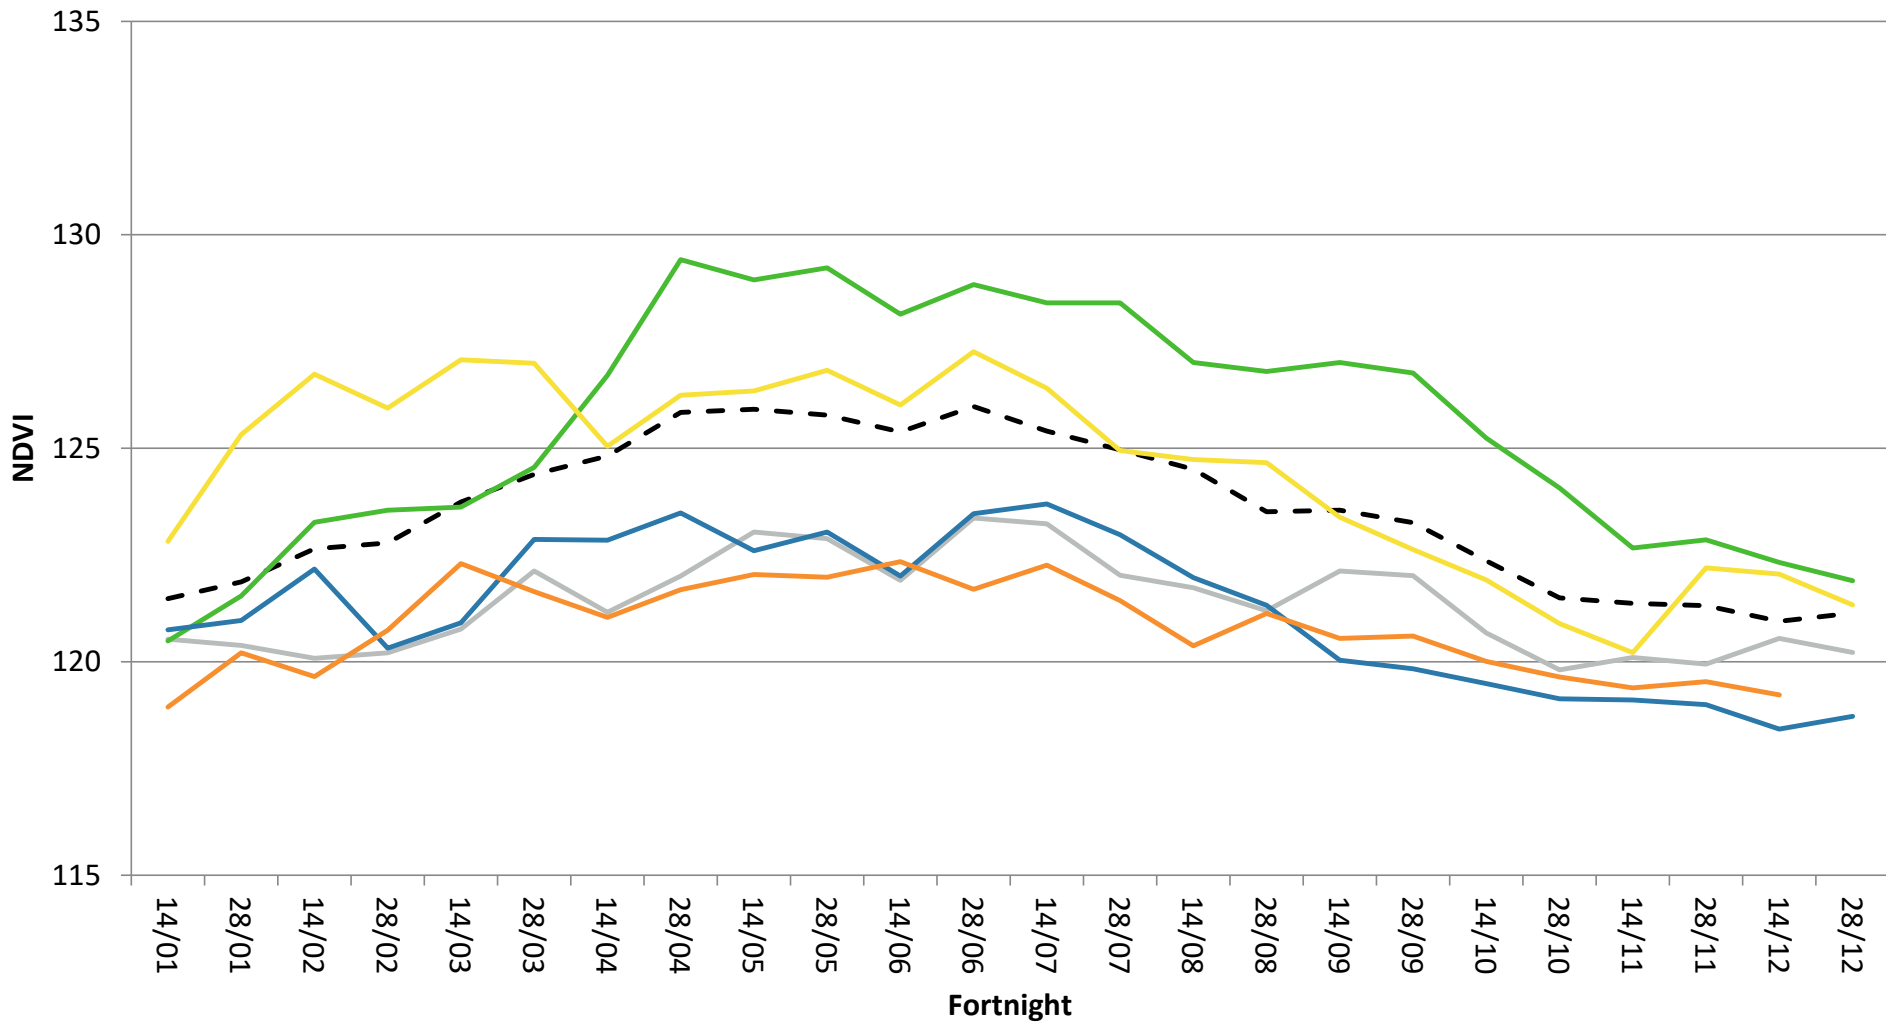

Perrinvale

--- Average NDVI — Average Worst (2005, 2015) — Average Best (2016, 2017) — 2018 — 2019 — 2020