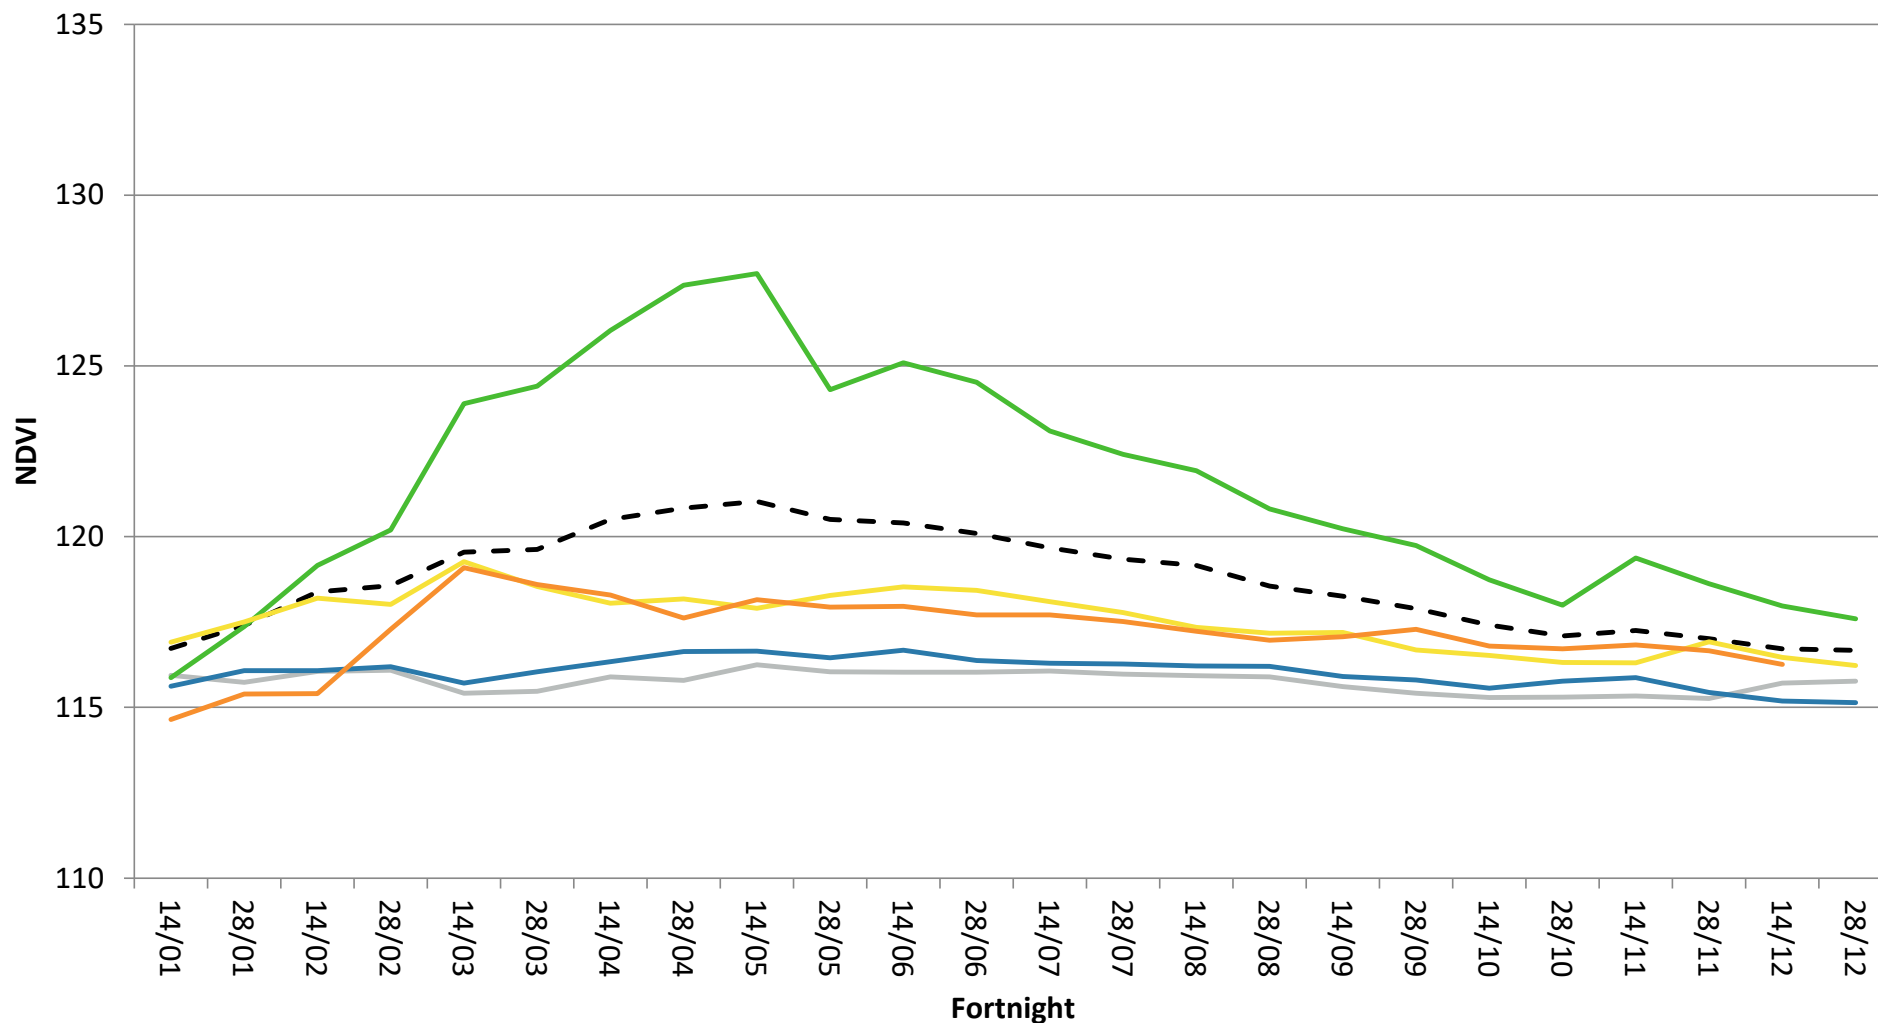

# Neds Creek

--- Average NDVI    — Average Worst (2005, 2019)    — Average Best (2006, 2015)    — 2018    — 2019    — 2020