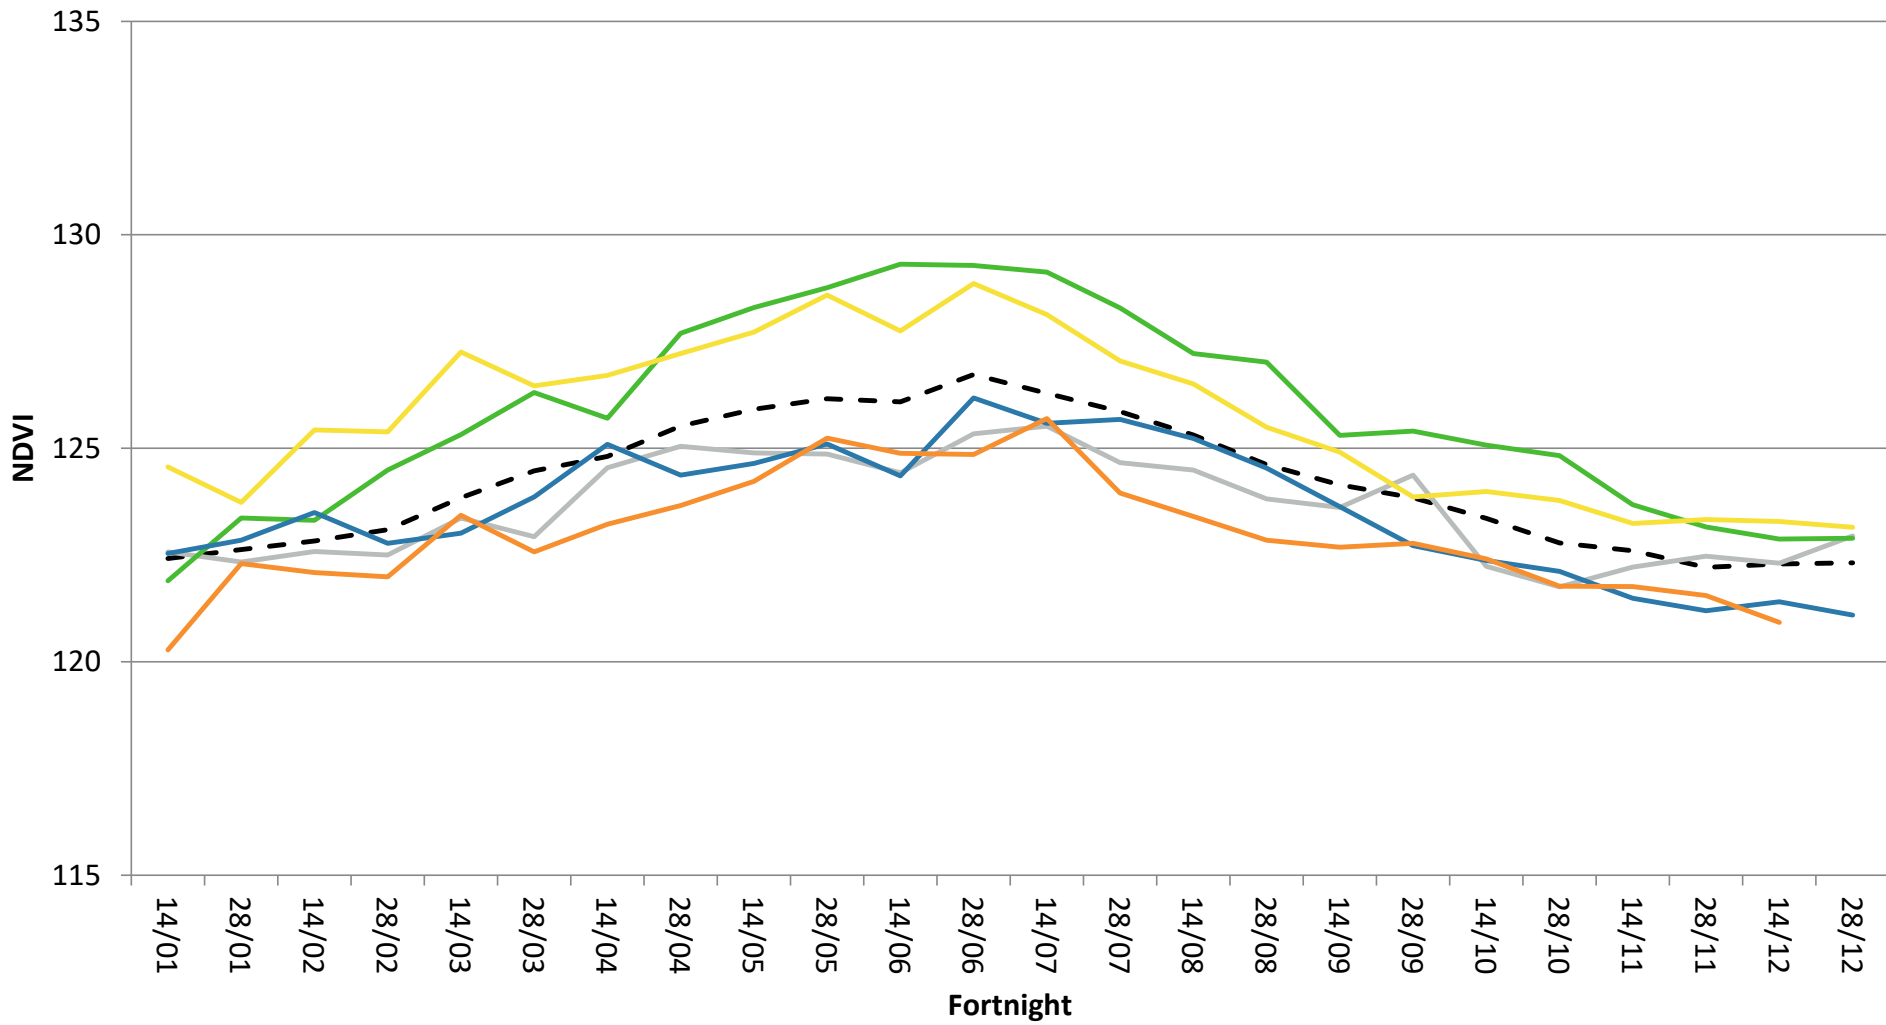

# Menangina South

Average NDVI
  Average Worst (2008, 2016)
  Average Best (2006, 2017)
  2018
  2019
  2020