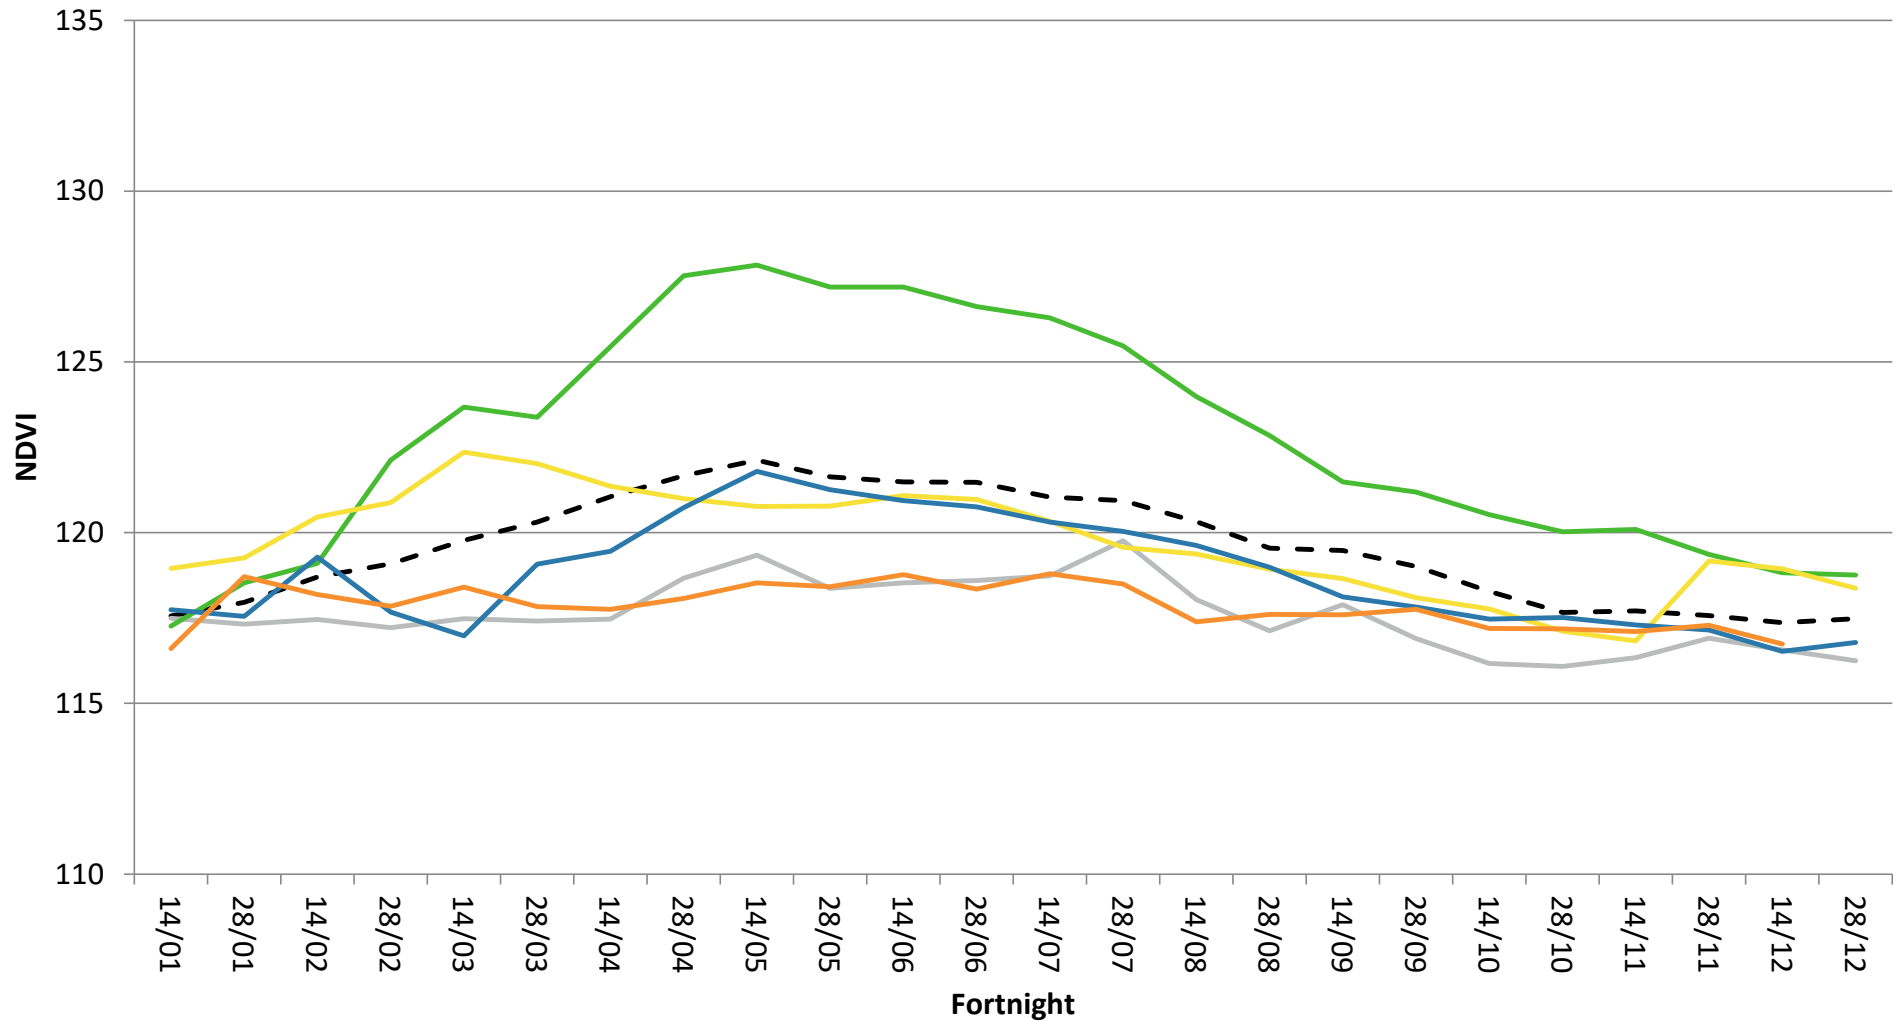

Leinster Downs

--- Average NDVI — Average Worst (2008, 2009) — Average Best (2017, 2006) — 2018 — 2019 — 2020