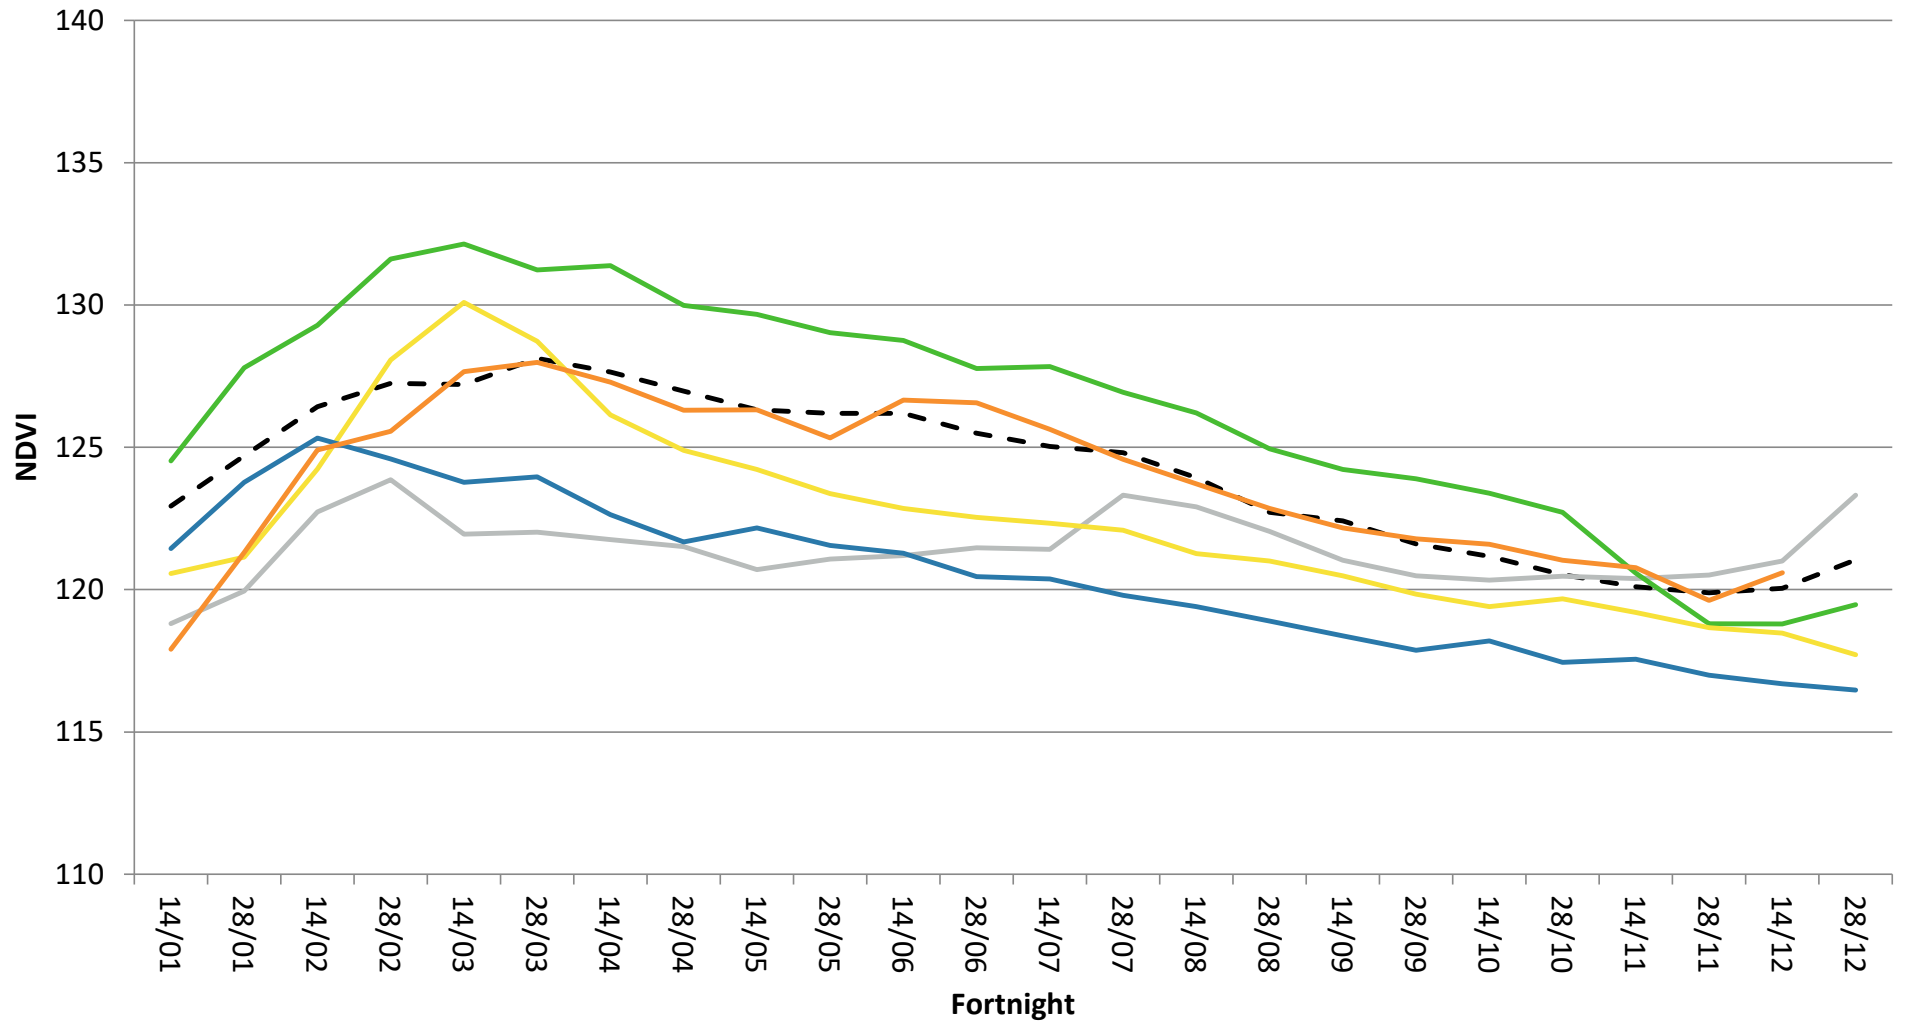

Larrawa

--- Average NDVI — Average Worst (2005, 2010) — Average Best (2017, 2009) — 2018 — 2019 — 2020