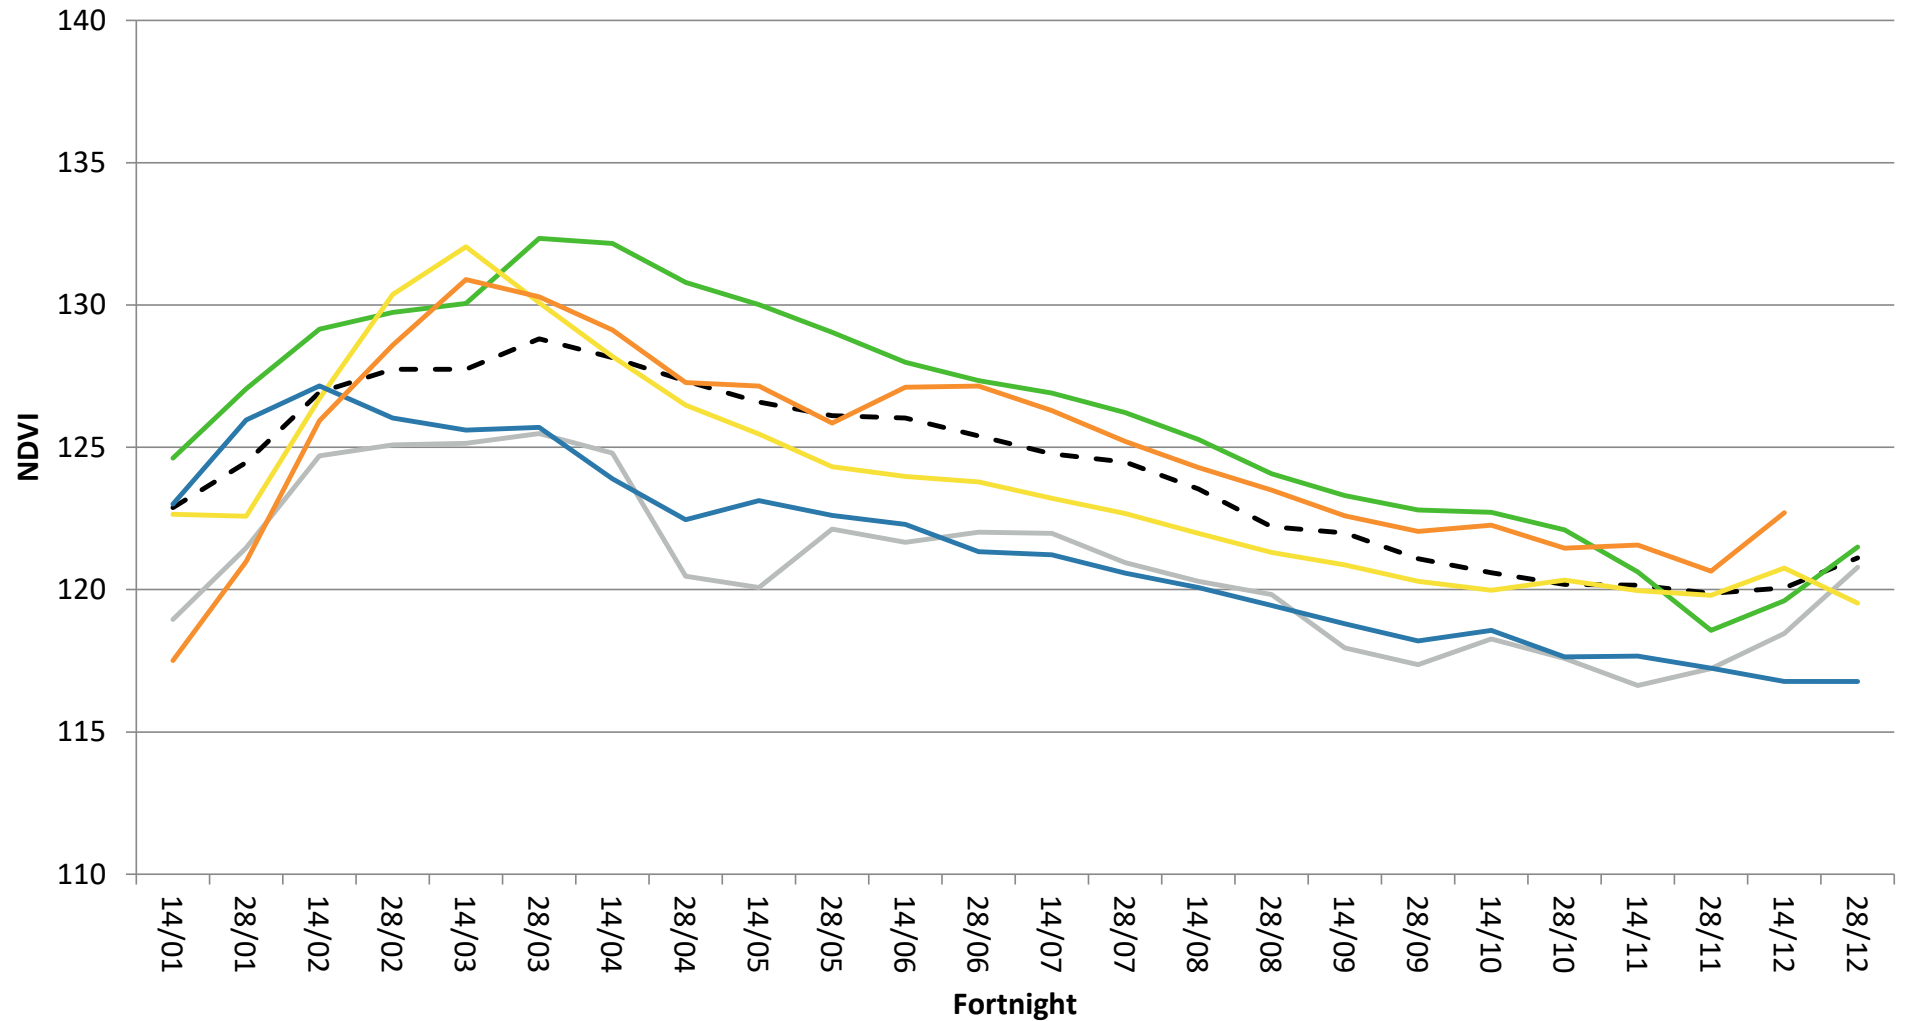

Lamboo

--- Average NDVI — Average Worst (2005, 2008) — Average Best (2017, 2012) — 2018 — 2019 — 2020