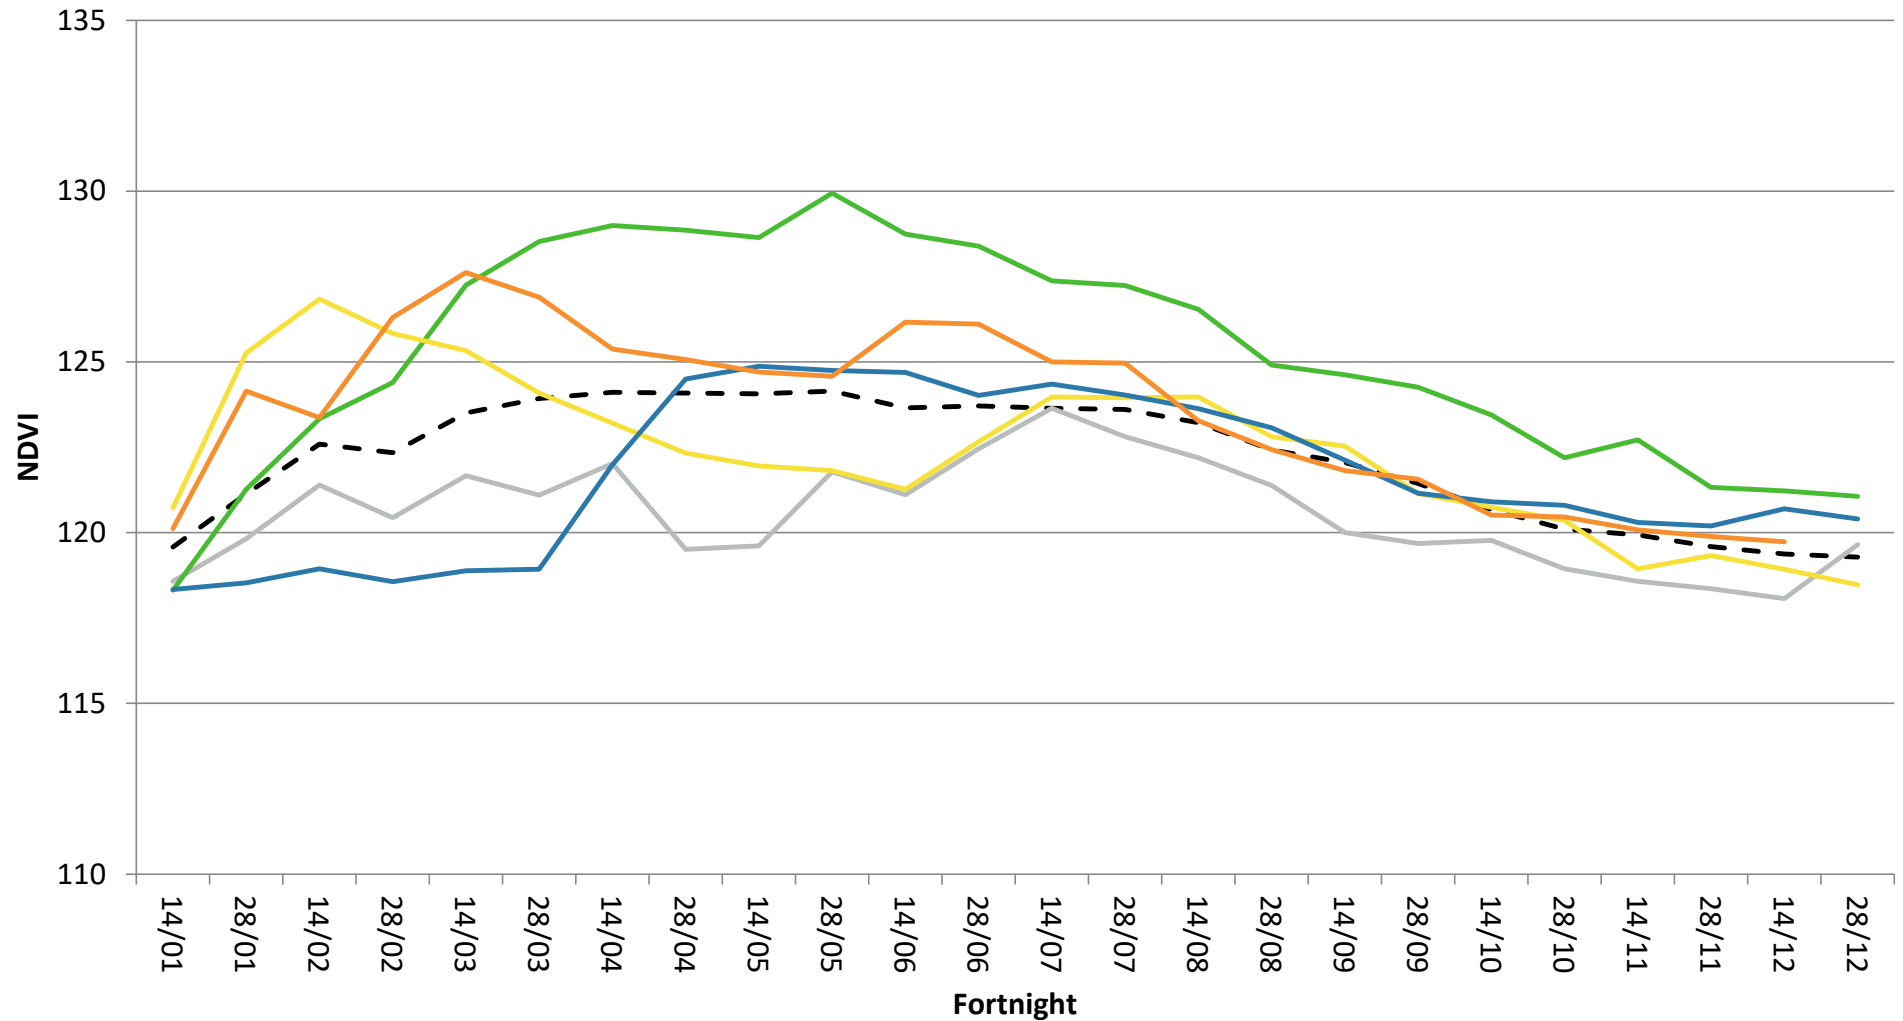

Kangan

--- Average NDVI — Average Worst (2016, 2008) — Average Best (2006, 2011) — 2018 — 2019 — 2020