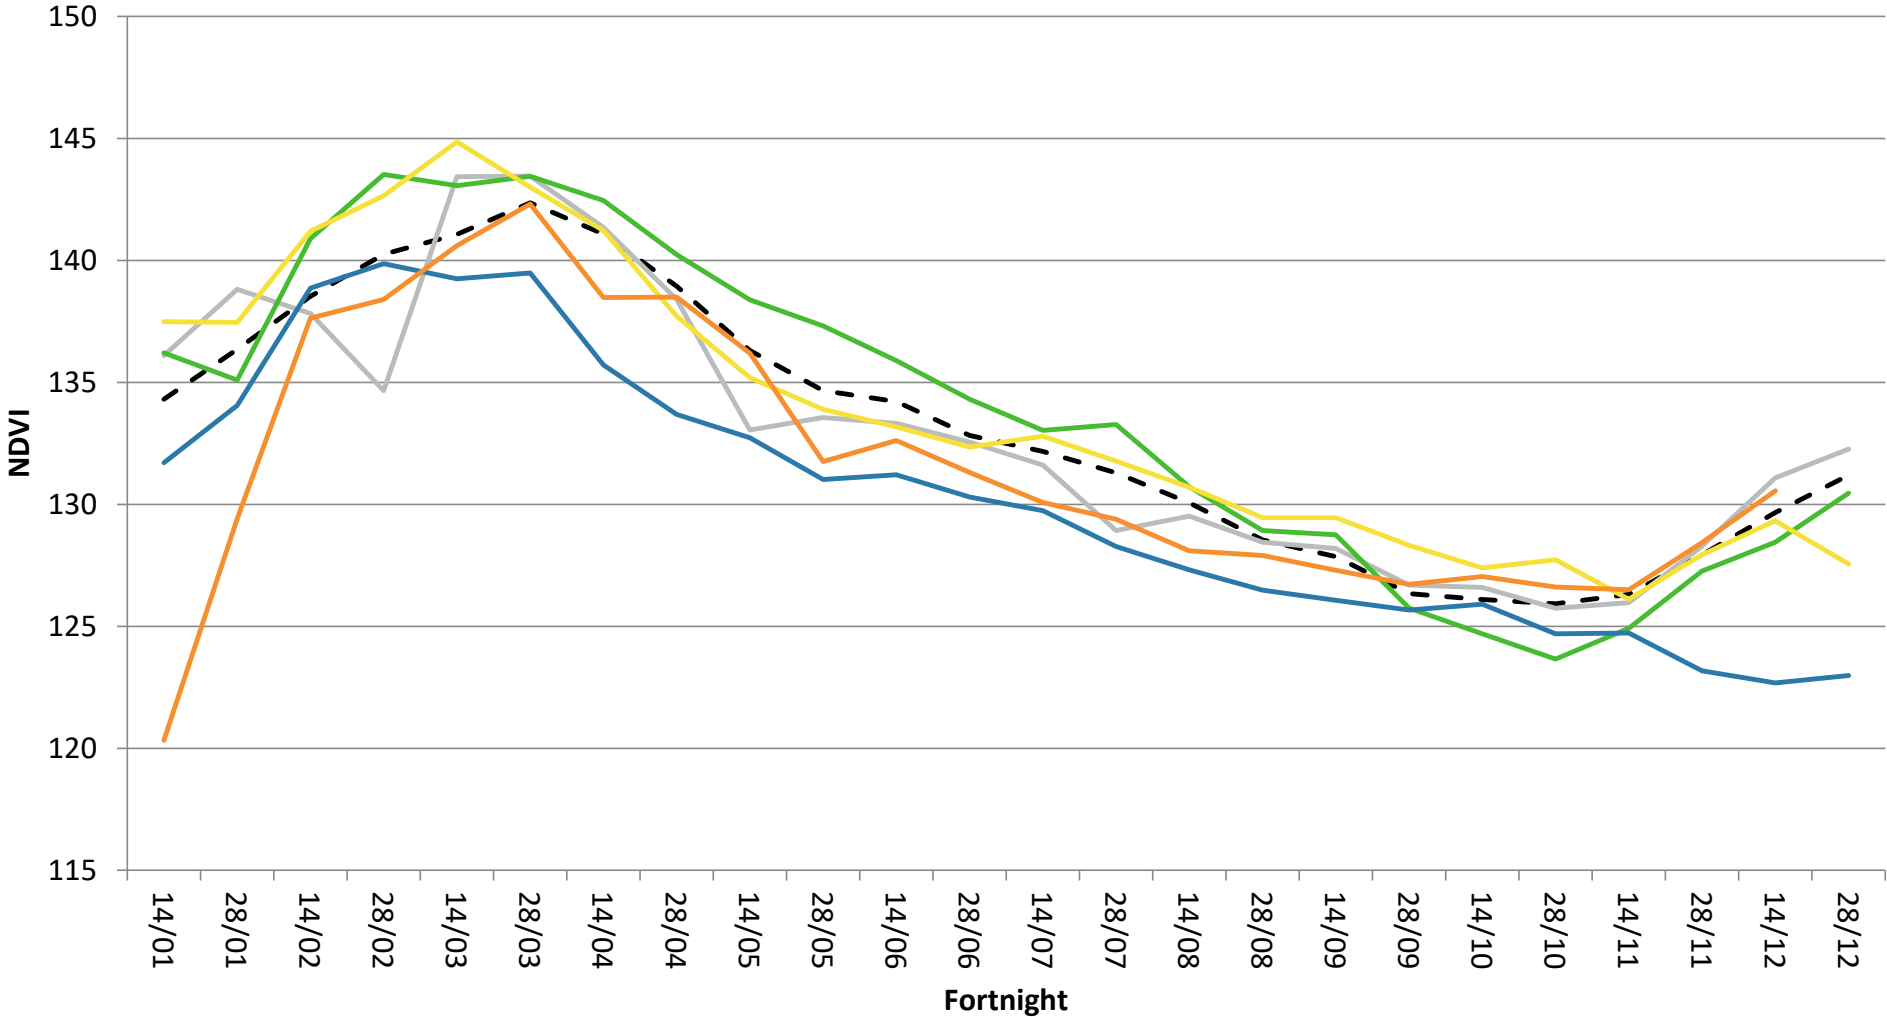

Gibb River

- - - Average NDVI — Average Worst (2008, 2015) — Average Best (2006, 2016) — 2018 — 2019 — 2020