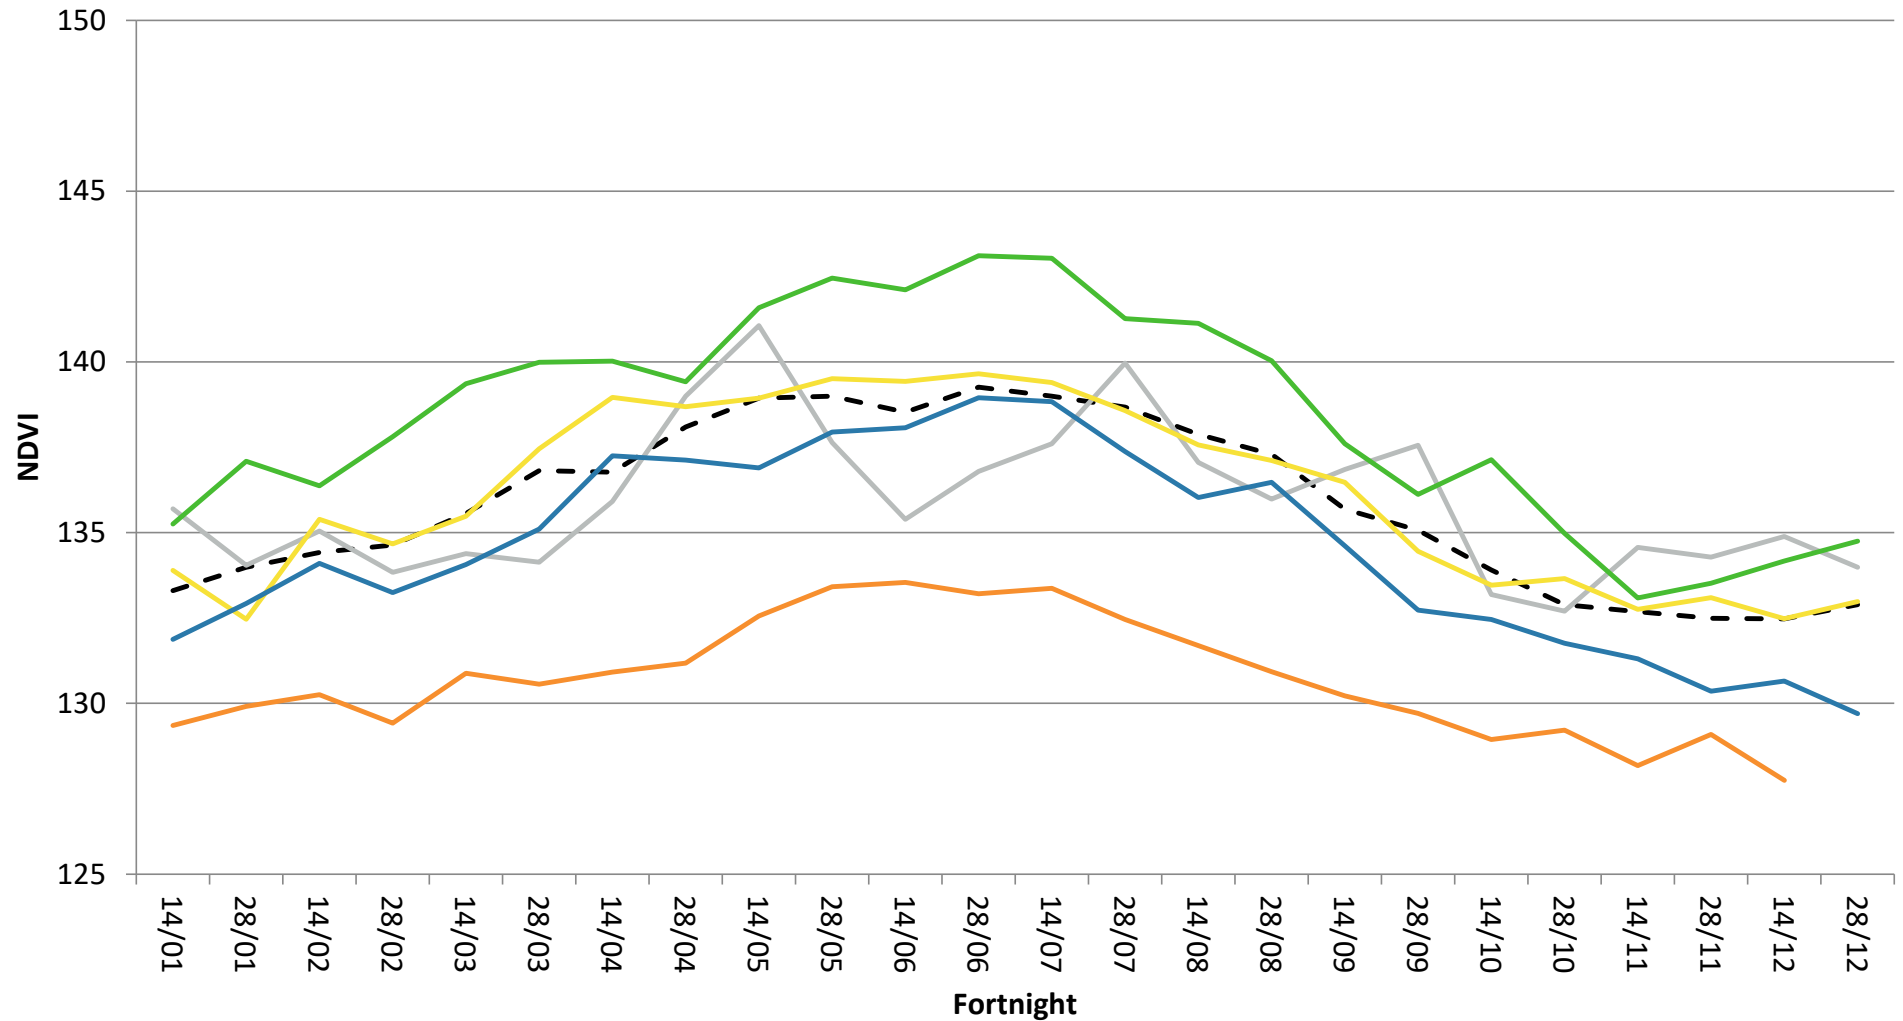

Fraser Range

--- Average NDVI — Average Worst (2008, 2016) — Average Best (2014, 2017) — 2018 — 2019 — 2020