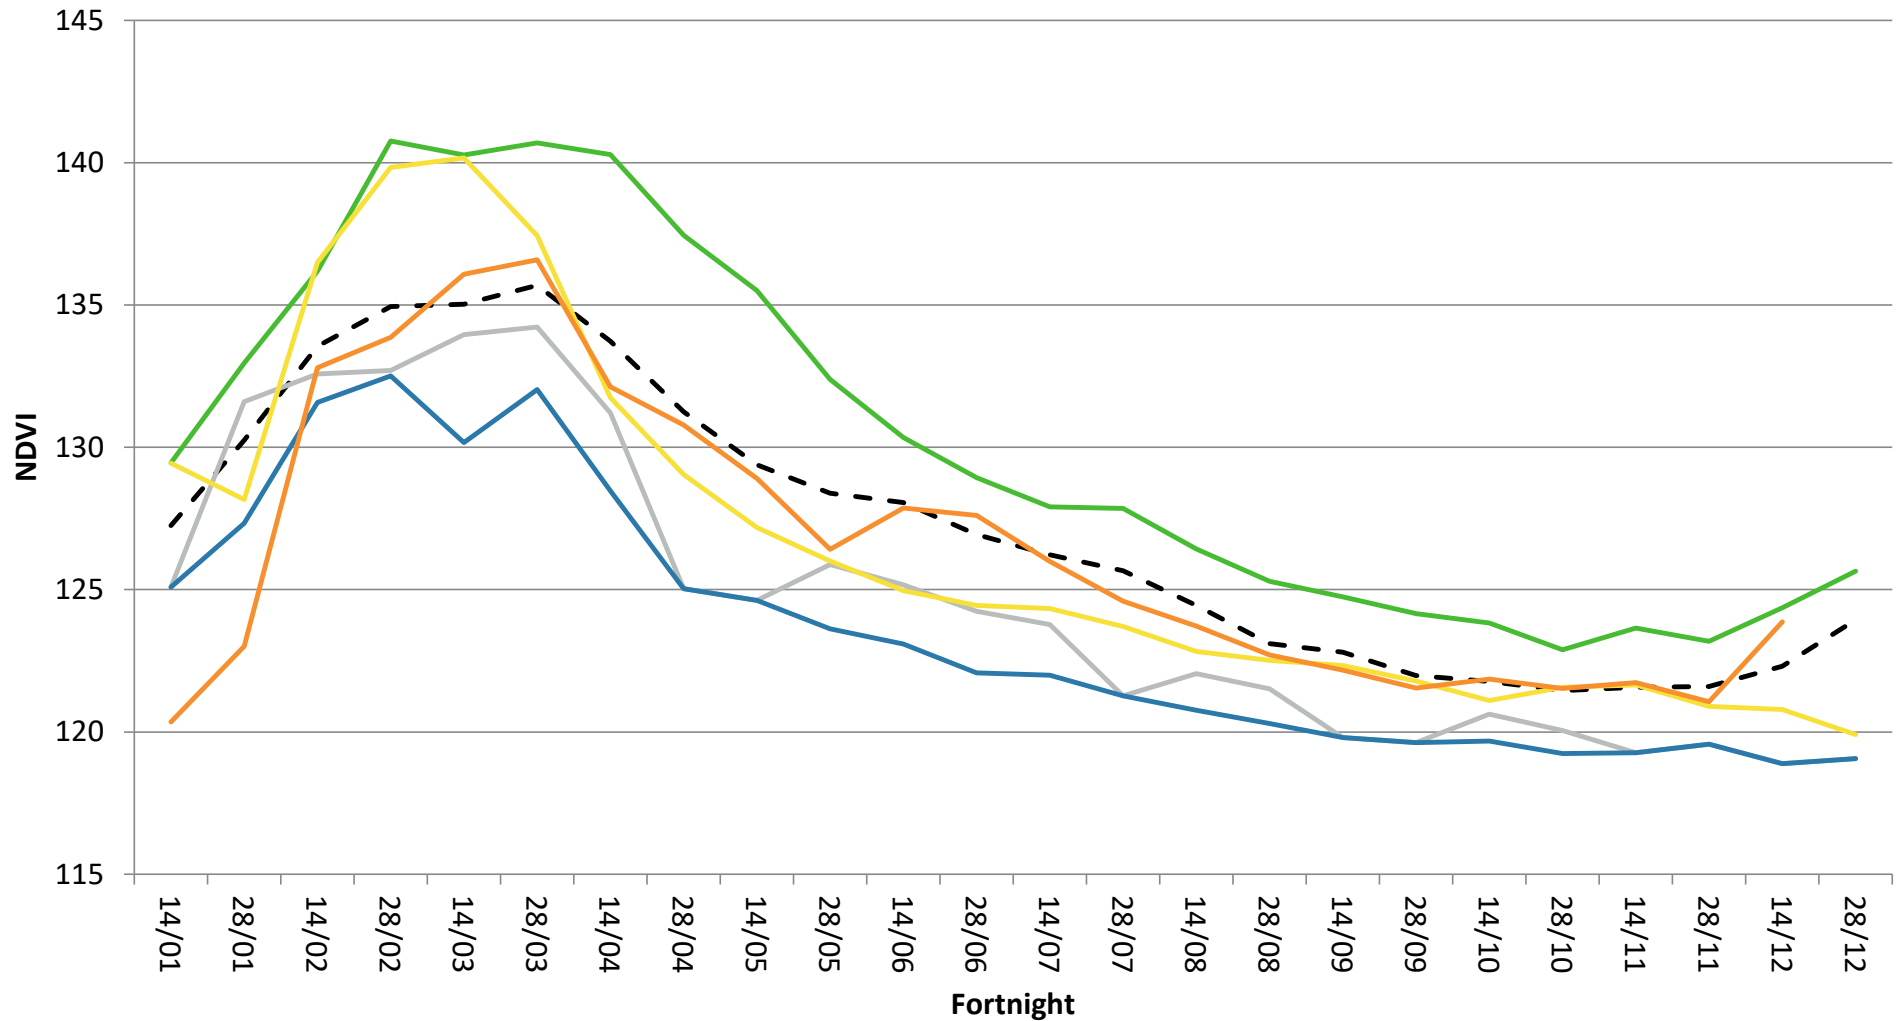

# Fossil Downs

--- Average NDVI    — Average Worst (2019, 2008)    — Average Best (2006, 2017)    — 2018    — 2019    — 2020