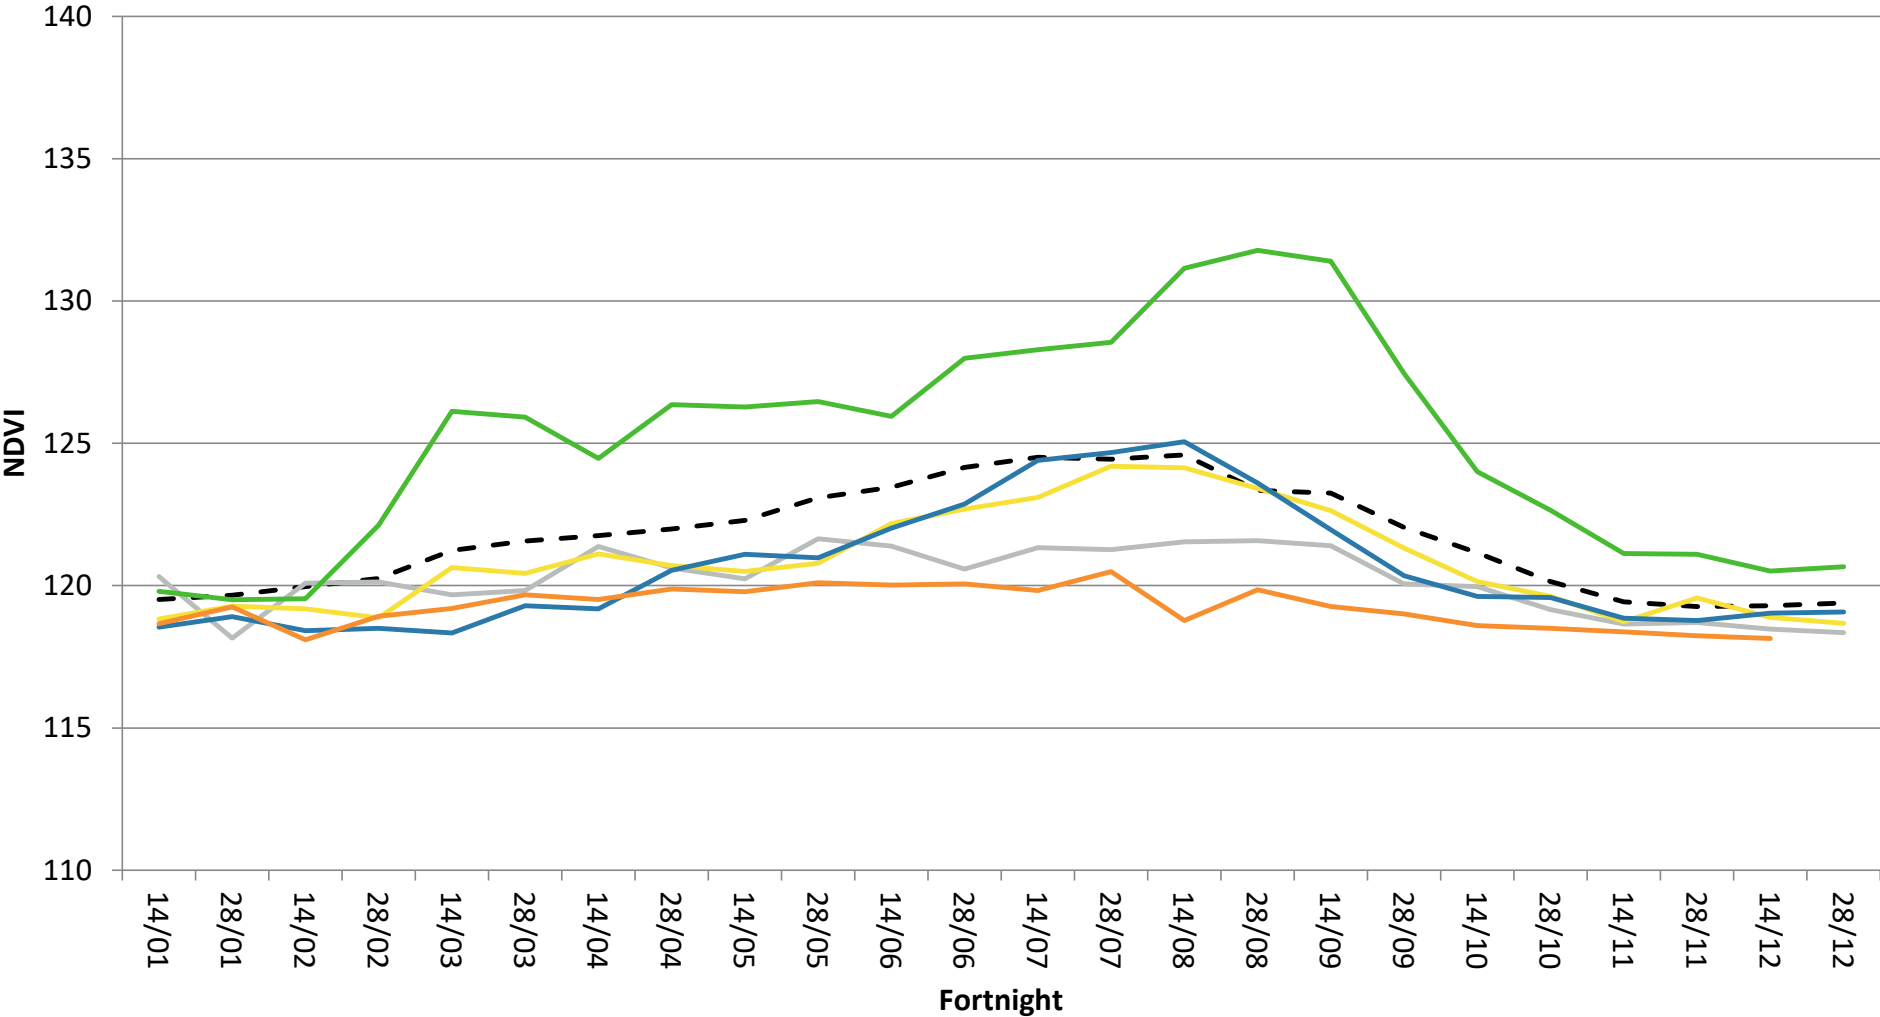

# Edah

--- Average NDVI    — Average Worst (2004, 2007)    — Average Best (2011, 2015)    — 2018    — 2019    — 2020