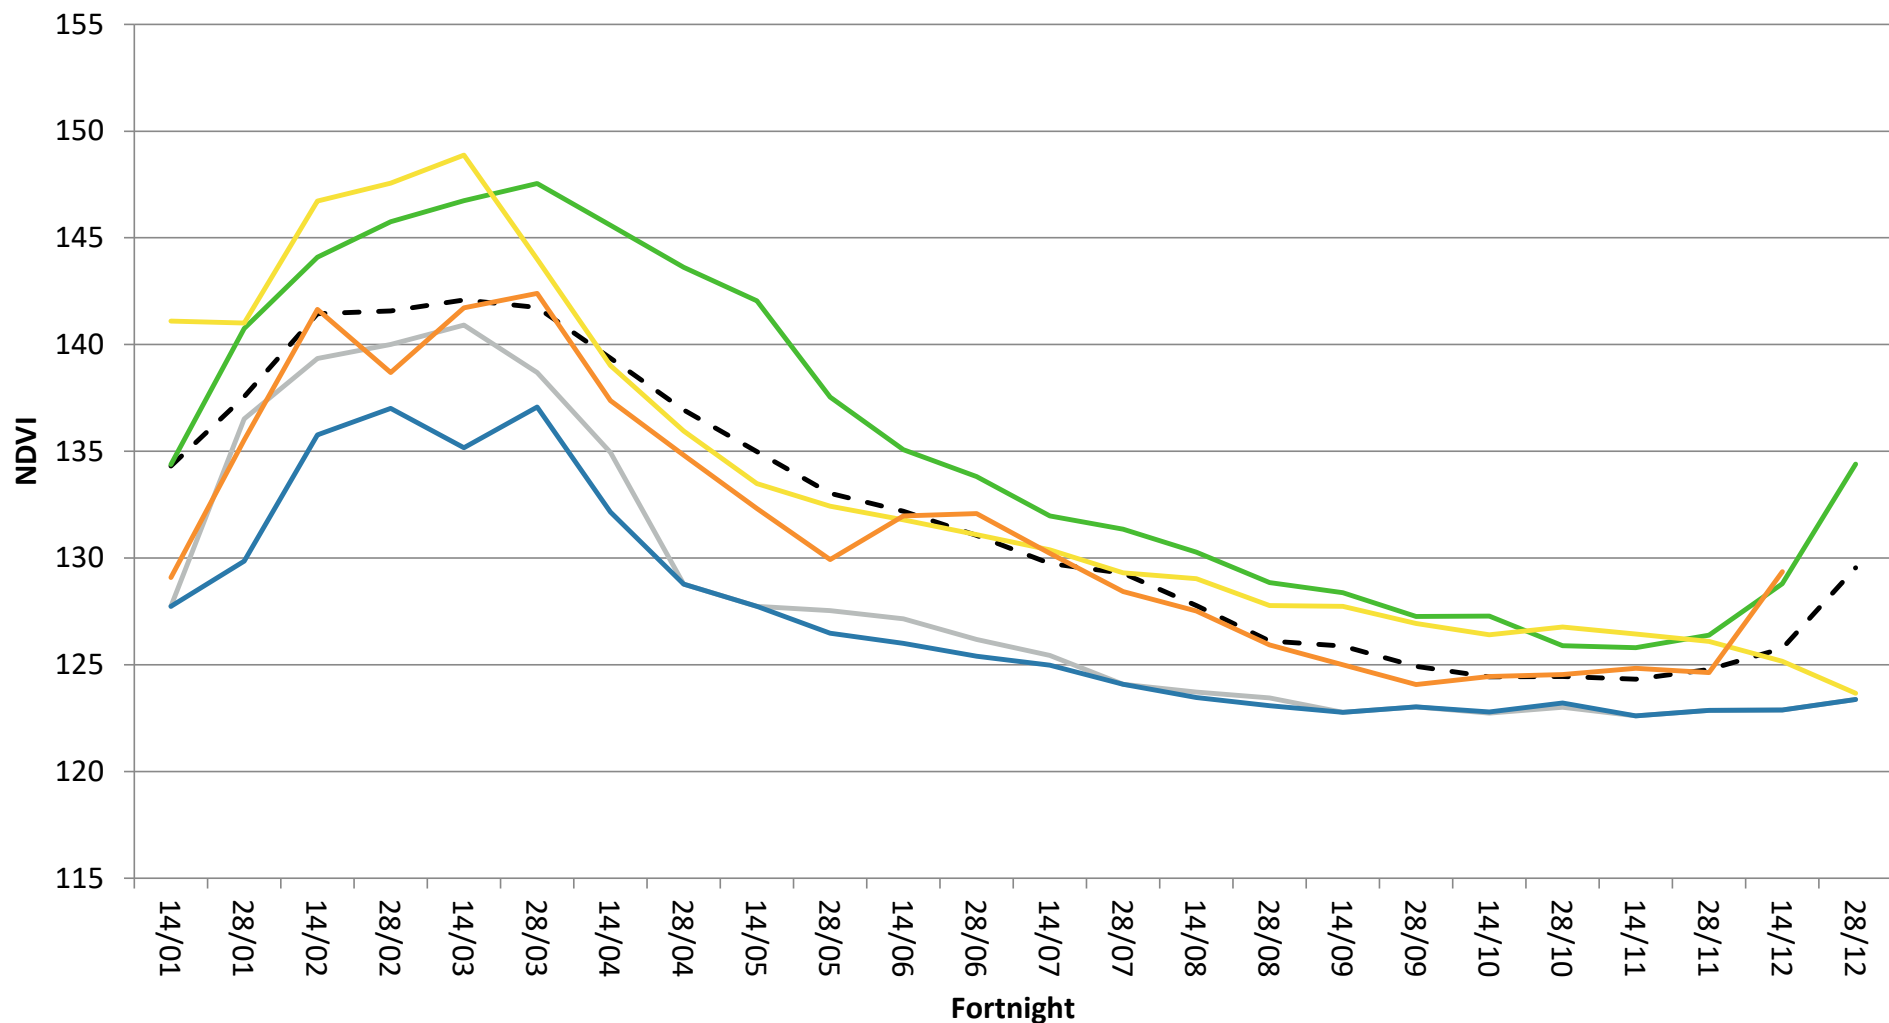

# Brooking Springs

--- Average NDVI    — Average Worst (2019, 2008)    — Average Best (2006, 2017)    — 2018    — 2019    — 2020