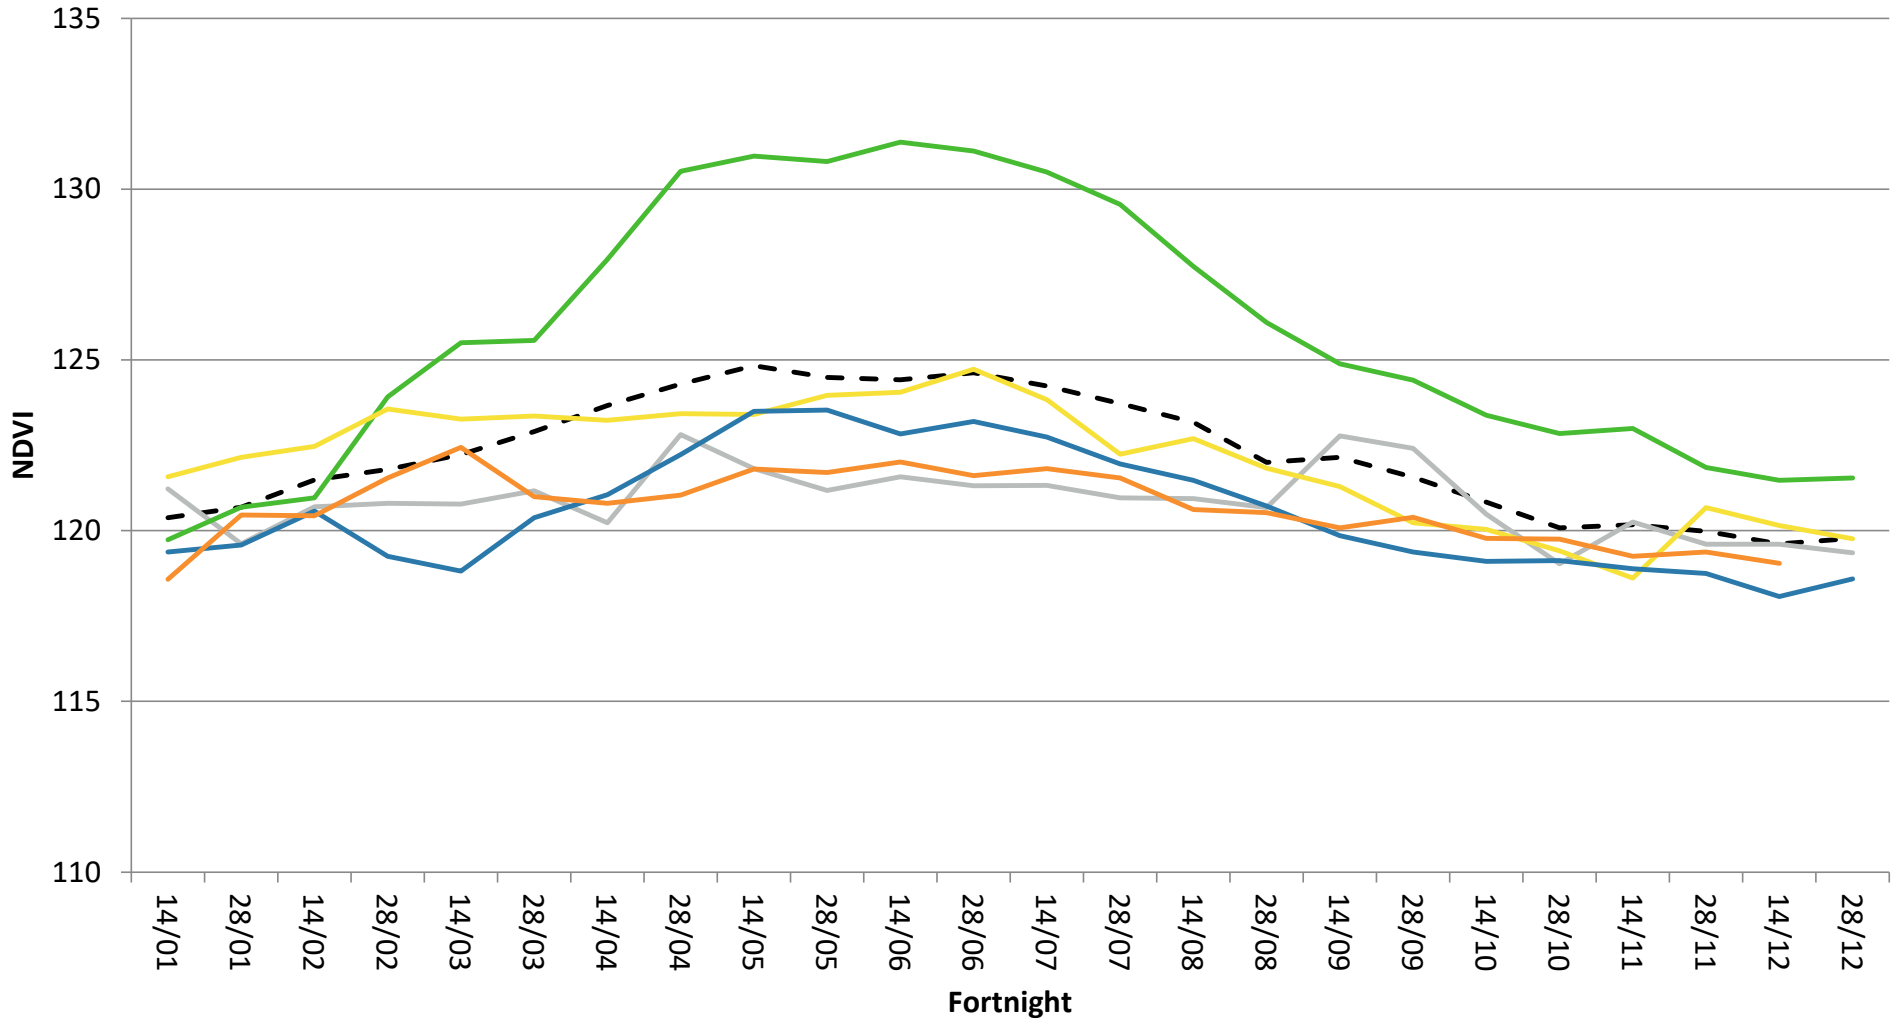

# Booylgoo Spring

--- Average NDVI    — Average Worst (2004, 2008)    — Average Best (2006, 2017)    — 2018    — 2019    — 2020