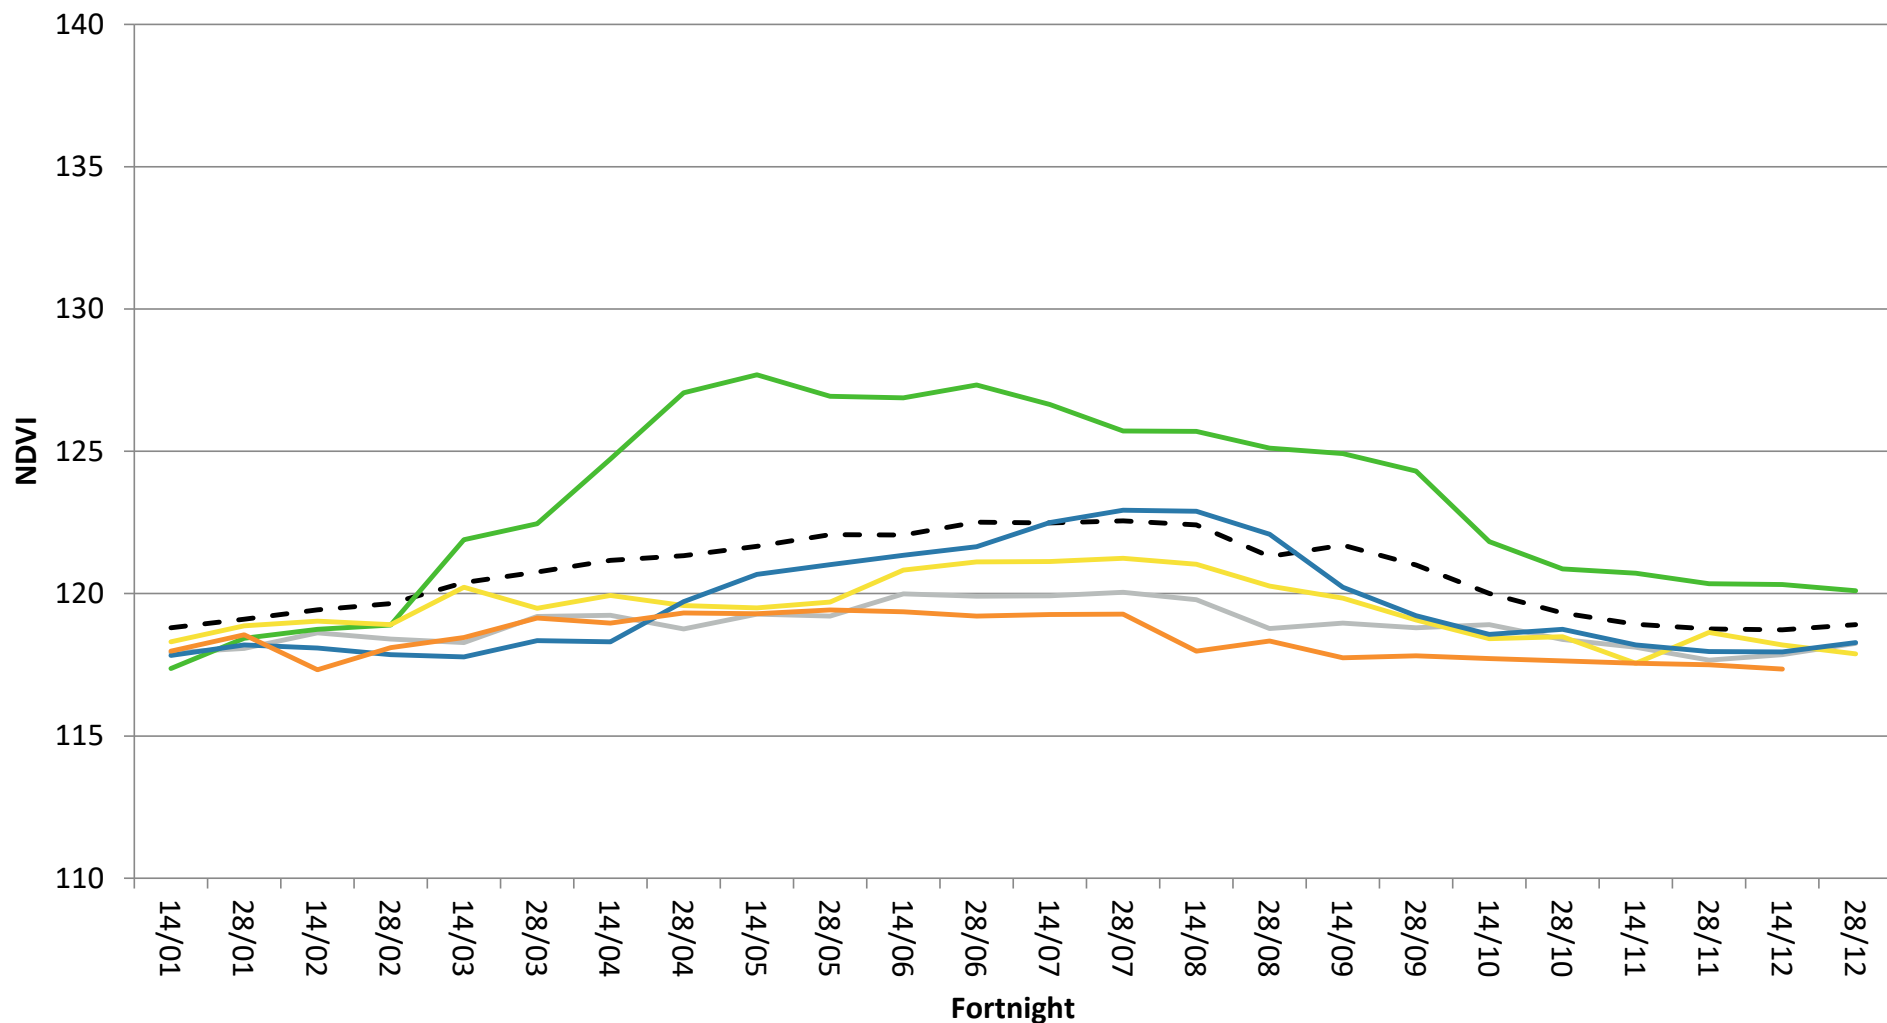

# Boogardie

--- Average NDVI    — Average Worst (2009, 2010)    — Average Best (2015, 2006)    — 2018    — 2019    — 2020