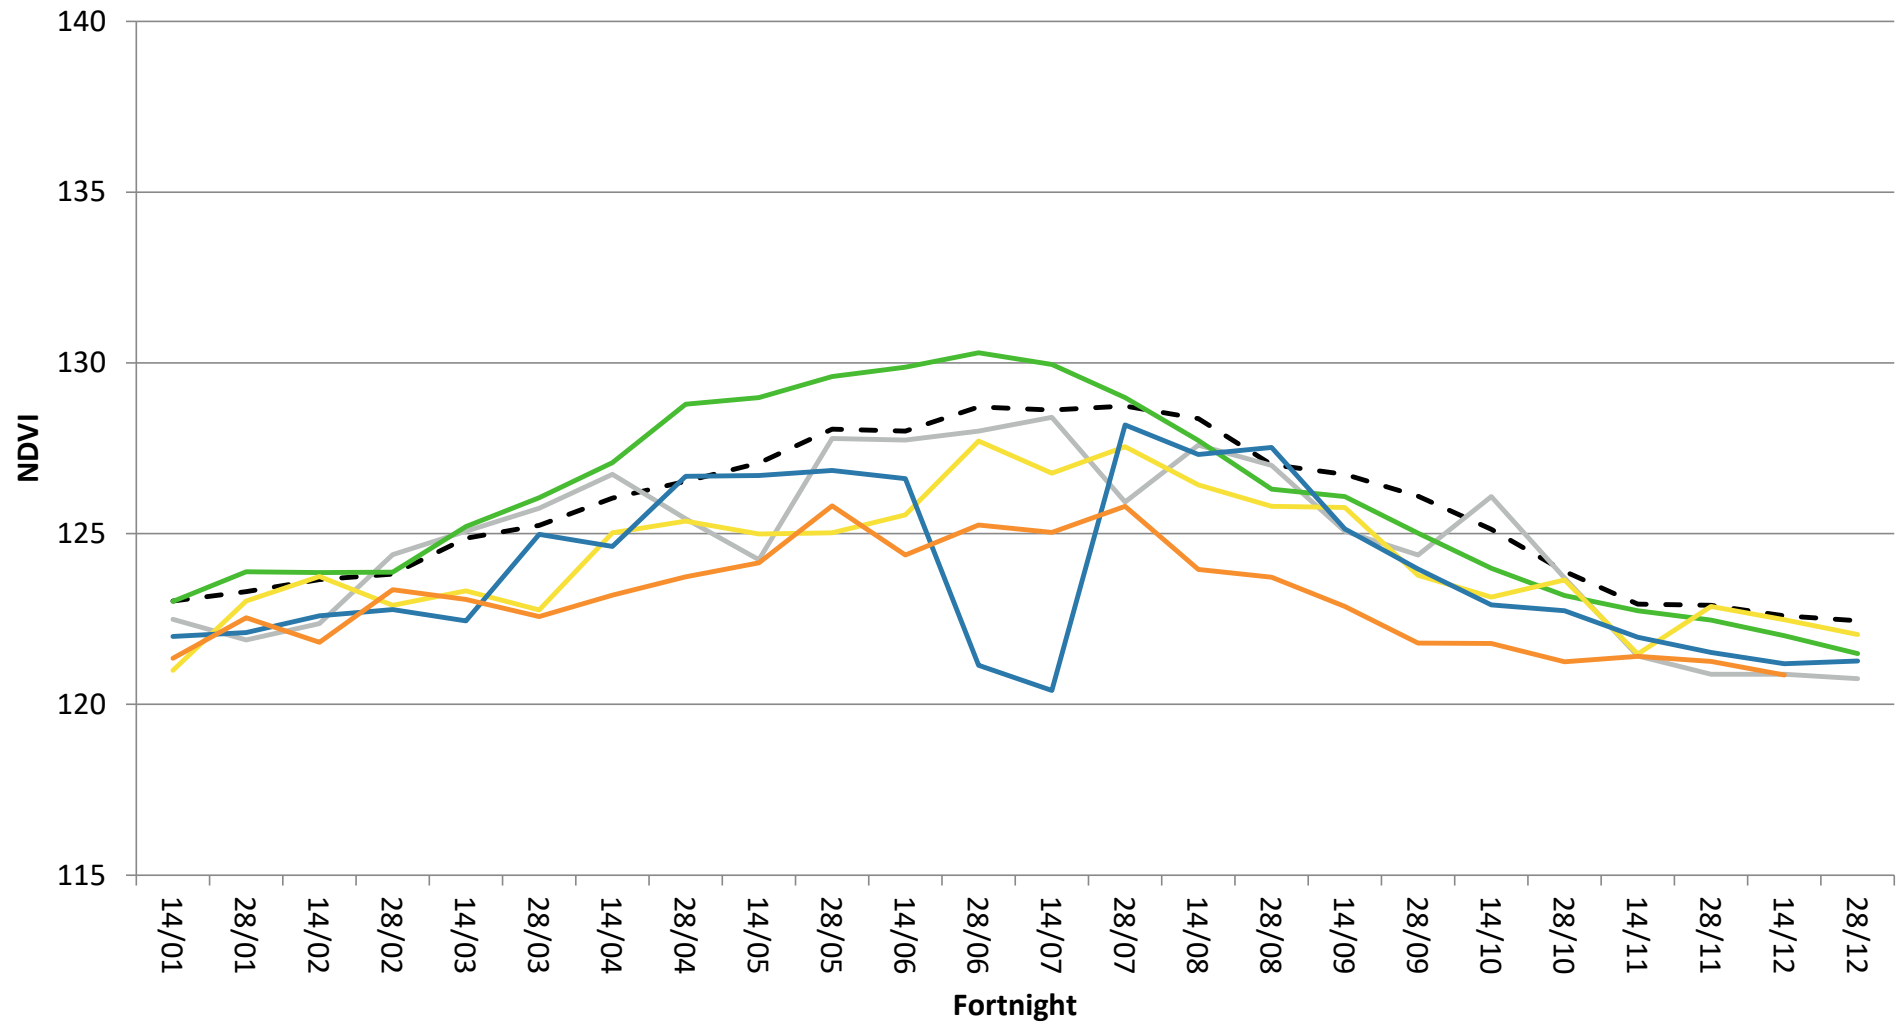

Bimbijy

--- Average NDVI — Average Worst (2008, 2004) — Average Best (2006, 2013) — 2018 — 2019 — 2020