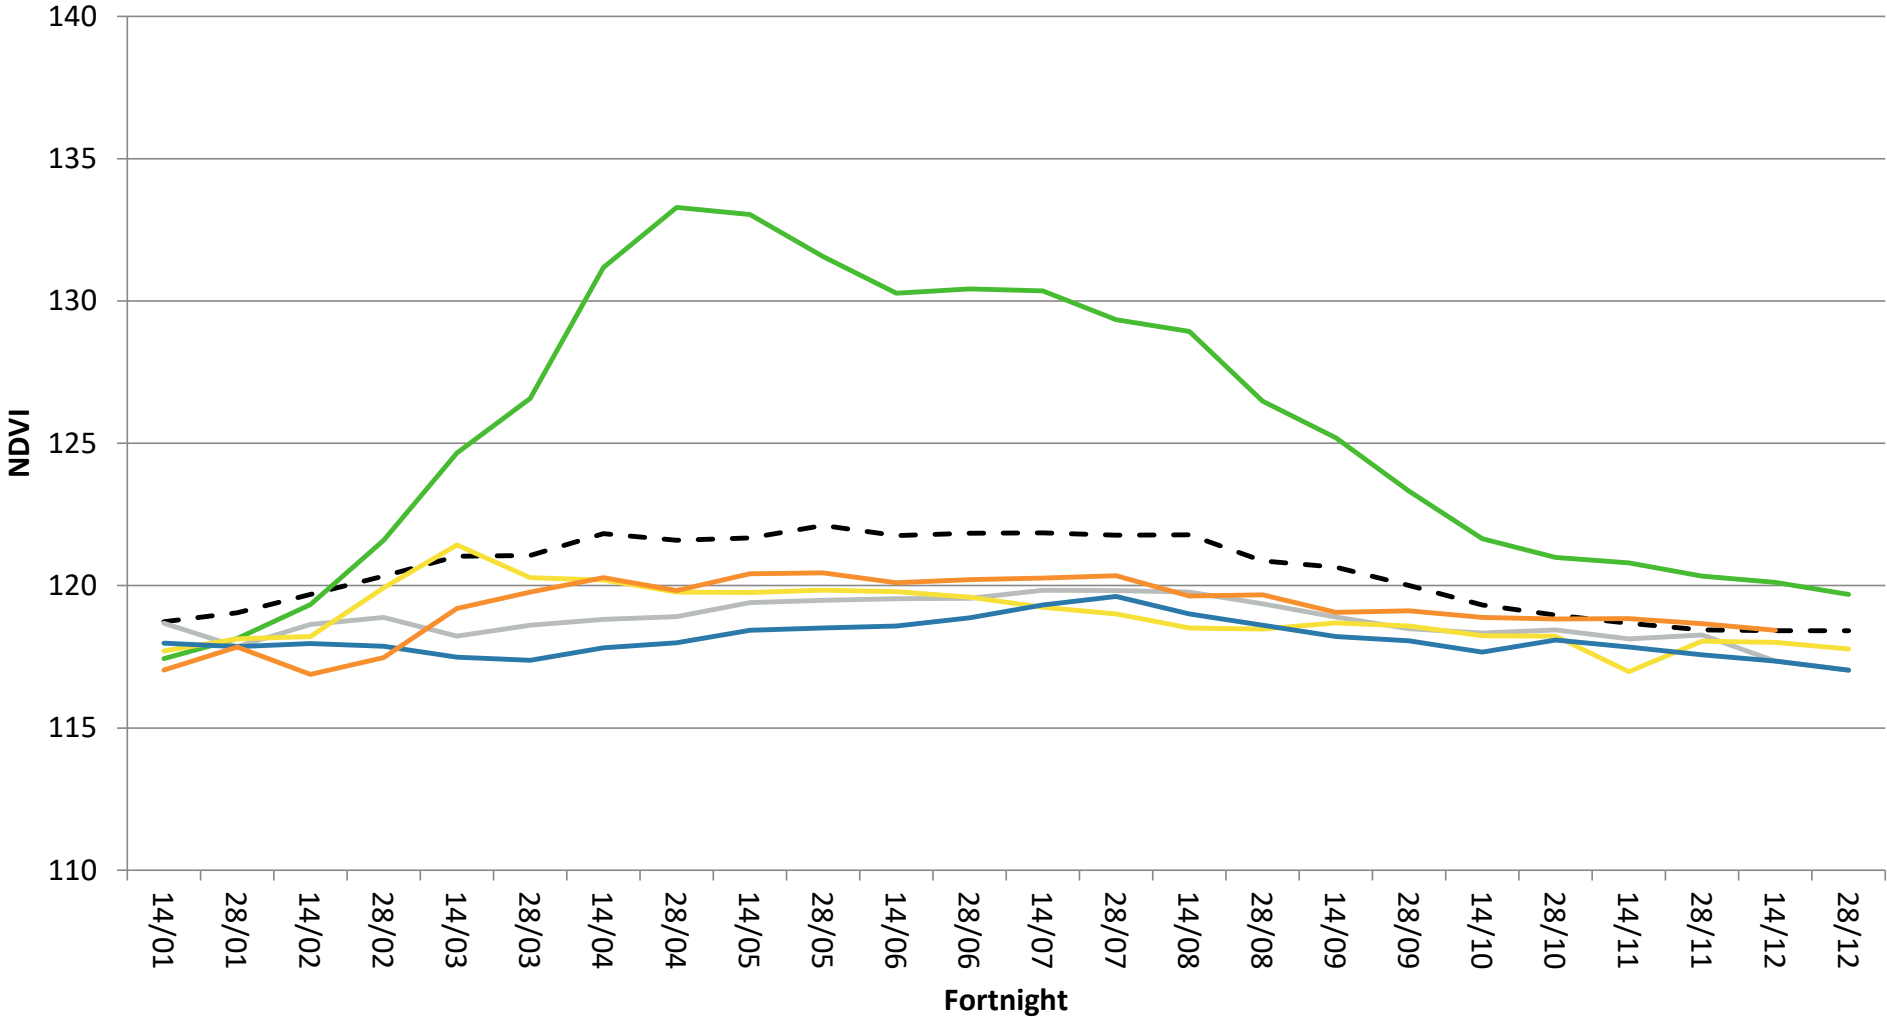

# Beringarra

--- Average NDVI    — Average Worst (2019, 2007)    — Average Best (2015, 2006)    — 2018    — 2019    — 2020