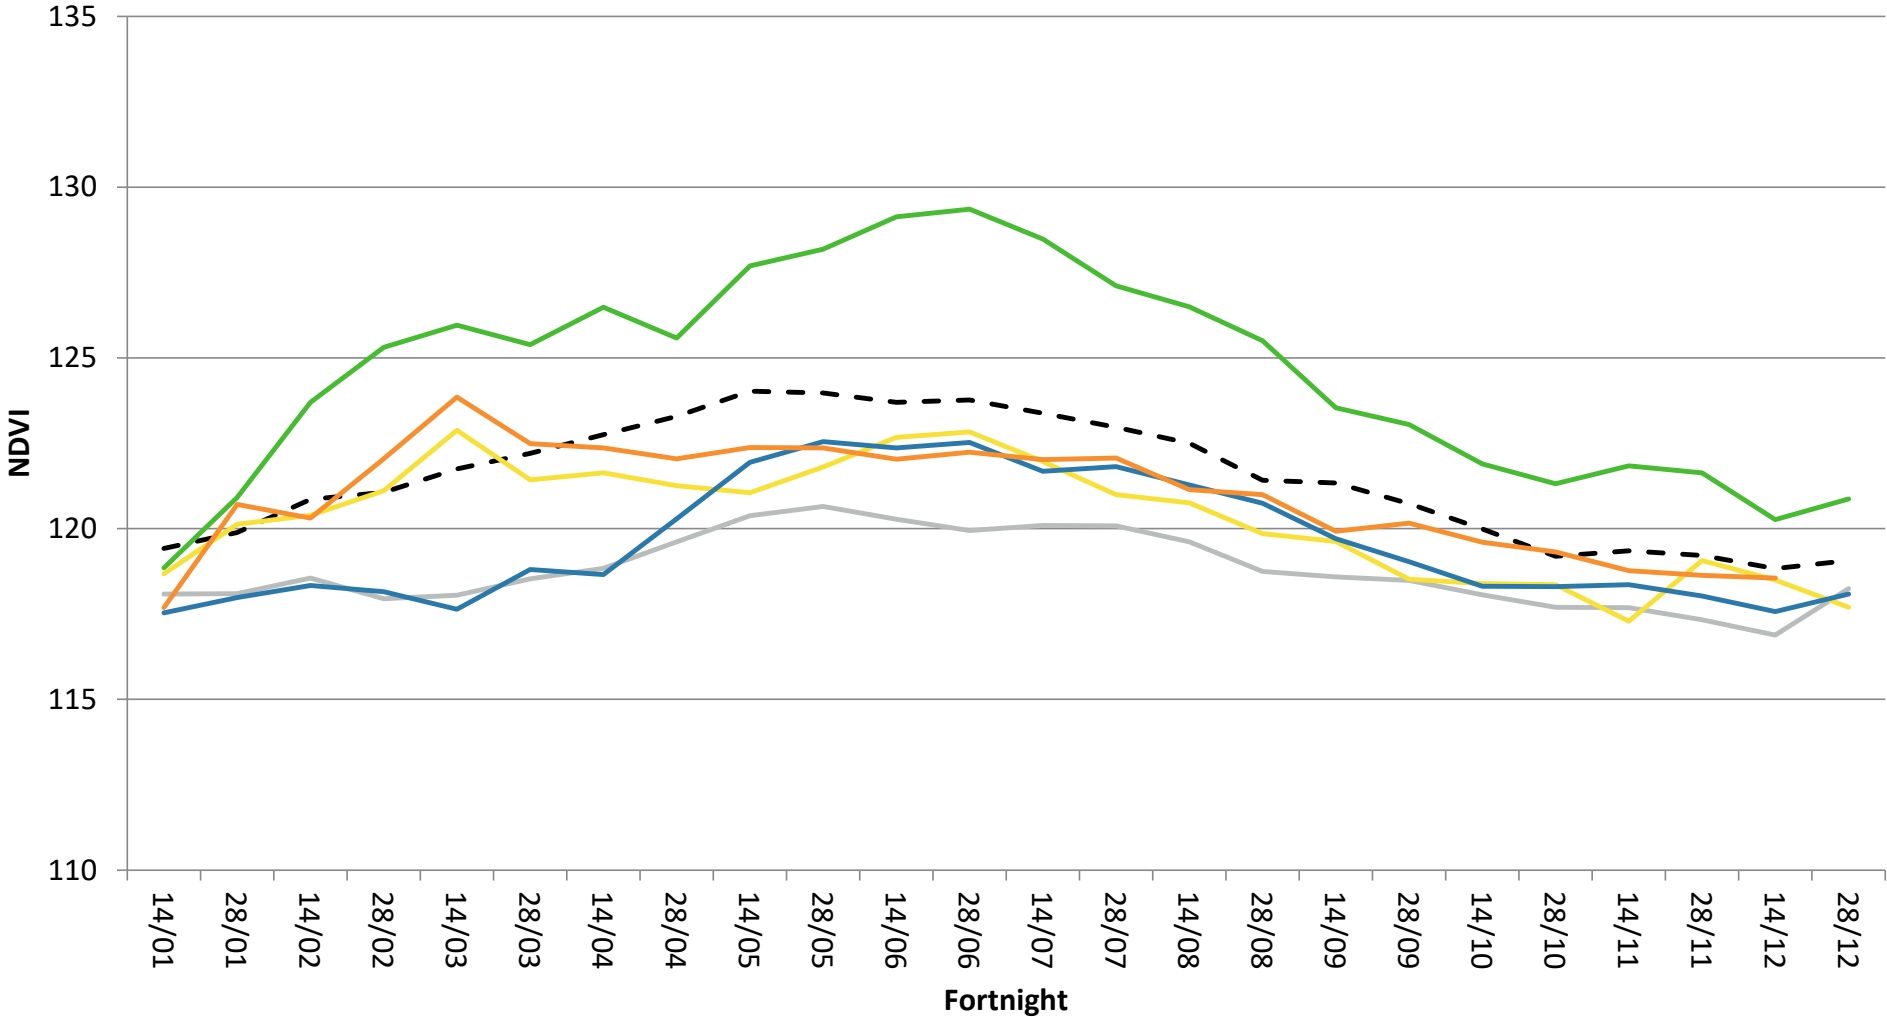

# Barrambie

--- Average NDVI    — Average Worst (2010, 2019)    — Average Best (2006, 2014)    — 2018    — 2019    — 2020